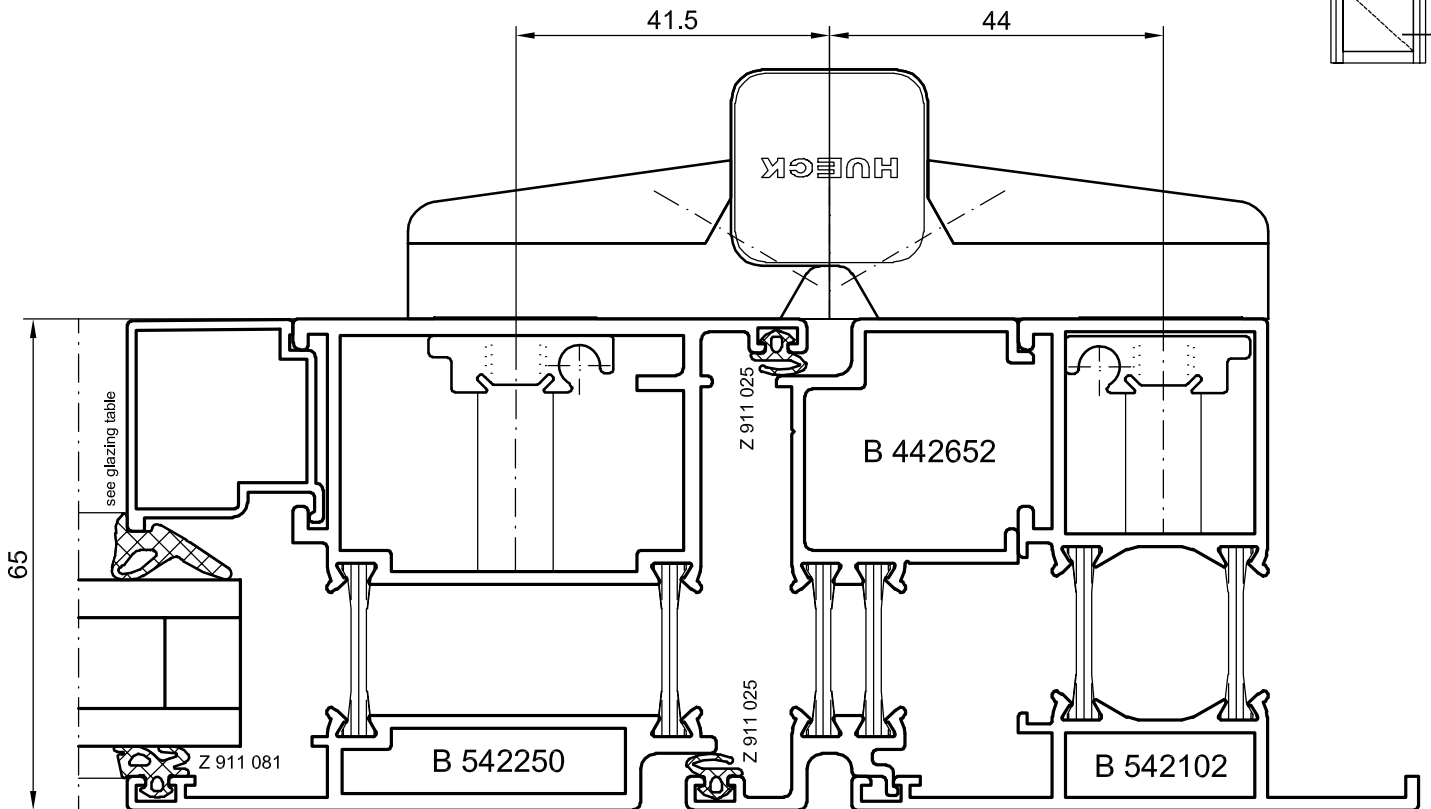

Sections HUECK Series 2.1 EU

M 1:1

M 1:1

M 1:1

M 1:1

Horizontal section - opening in

Horizontal section - opening out

Horizontal section with door hinge - opening in

Horizontal section with door hinge - opening out

Door hinges:
cf. Register Fittings

M 1:1

Horizontal section - opening in

M 1:1

Horizontal section with supplementary profile - opening in

Horizontal section with supplementary profile - opening out

Horizontal section with supplementary profile and door hinge - opening in

Horizontal section with supplementary profile and door hinge - opening out

Door hinges:
cf. Register Fittings

M 1:1

Horizontal section - opening in

Horizontal section - opening out

M 1:1