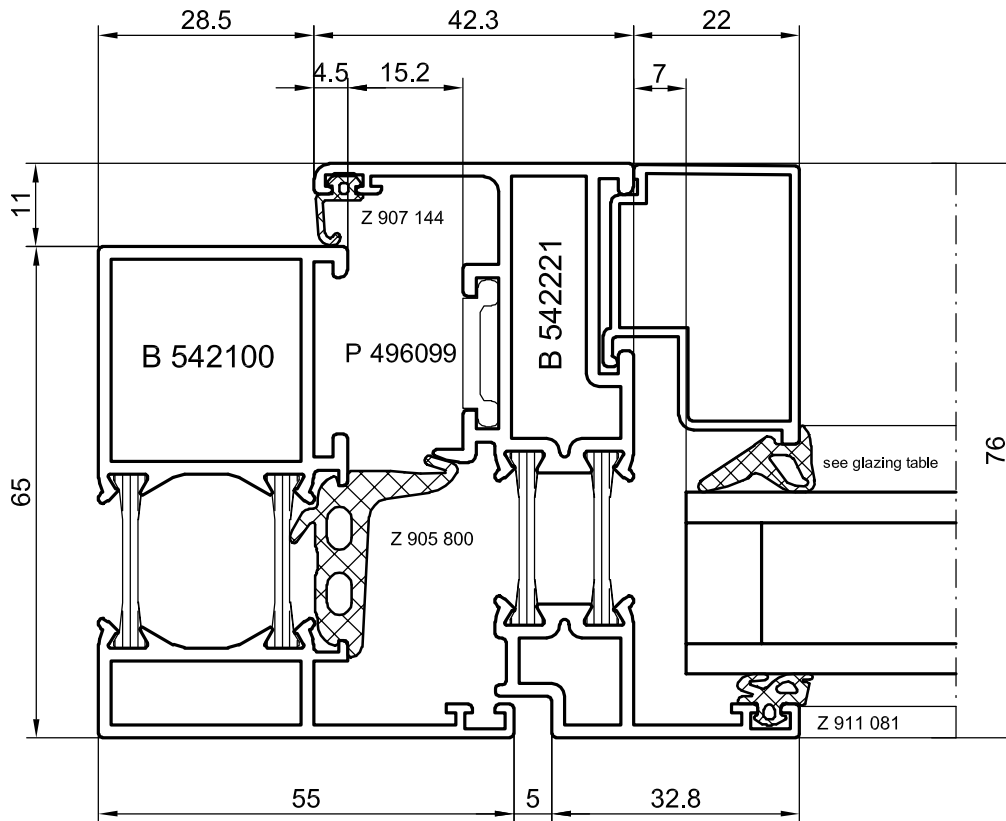

Sections HUECK Series 2.1 EU

M 1:1

M 1:1

M 1:1

M 1:1

Horizontal section - opening in

Horizontal section - opening out

Horizontal section with door hinge - opening in

Horizontal section with door hinge - opening out

Door hinges:
cf. Register Fittings

M 1:1

Horizontal section - opening in

M 1:1

Horizontal section with supplementary profile - opening in

Horizontal section with supplementary profile - opening out

Horizontal section with supplementary profile and door hinge - opening in

Horizontal section with supplementary profile and door hinge - opening out

Door hinges:
cf. Register Fittings

M 1:1

Horizontal section - opening in

Horizontal section - opening out

M 1:1