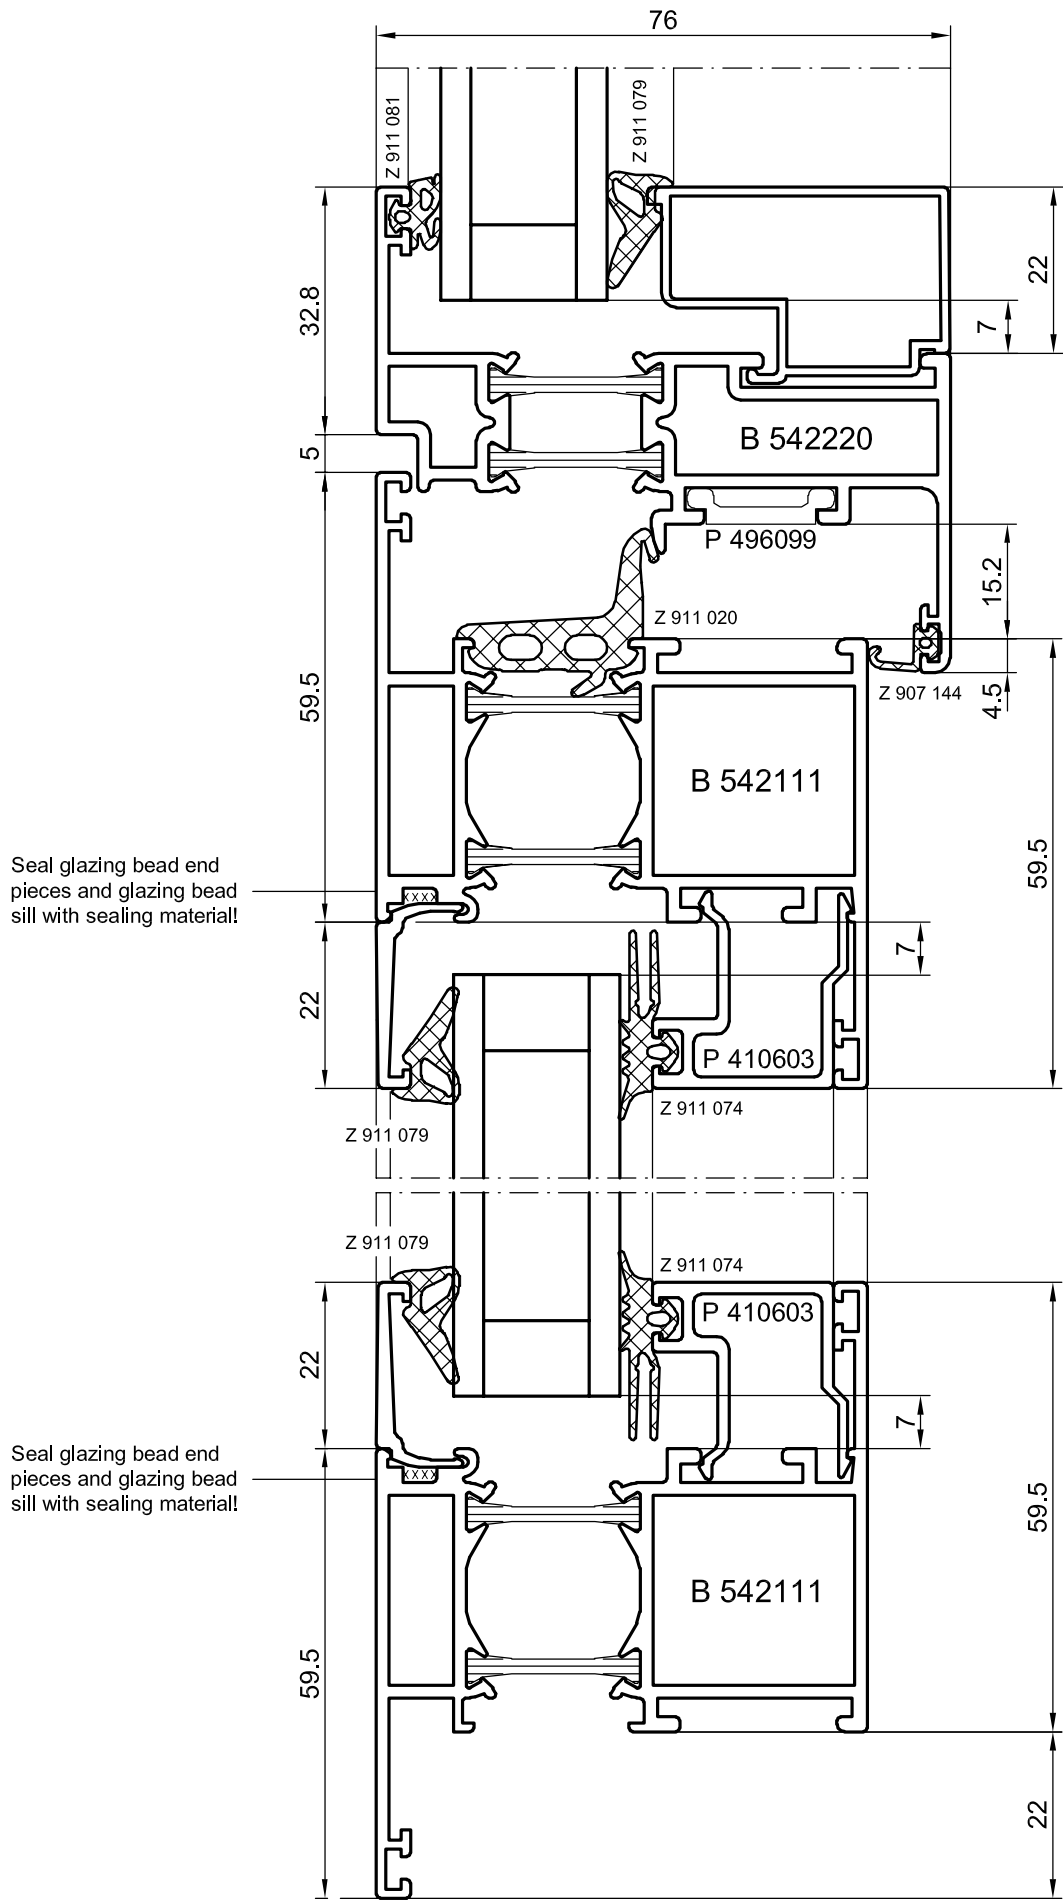

Sections HUECK Series 2.1 EU

M 1:1

M 1:1

M 1:1

M 1:1

Horizontal section - opening in

Horizontal section - opening out

Horizontal section with door hinge - opening in

Horizontal section with door hinge - opening out

Door hinges:
cf. Register Fittings

M 1:1

Horizontal section - opening in

M 1:1

Horizontal section with supplementary profile - opening in

Horizontal section with supplementary profile - opening out

Horizontal section with supplementary profile and door hinge - opening in

Horizontal section with supplementary profile and door hinge - opening out

Door hinges:
cf. Register Fittings

M 1:1

Horizontal section - opening in

Horizontal section - opening out

M 1:1