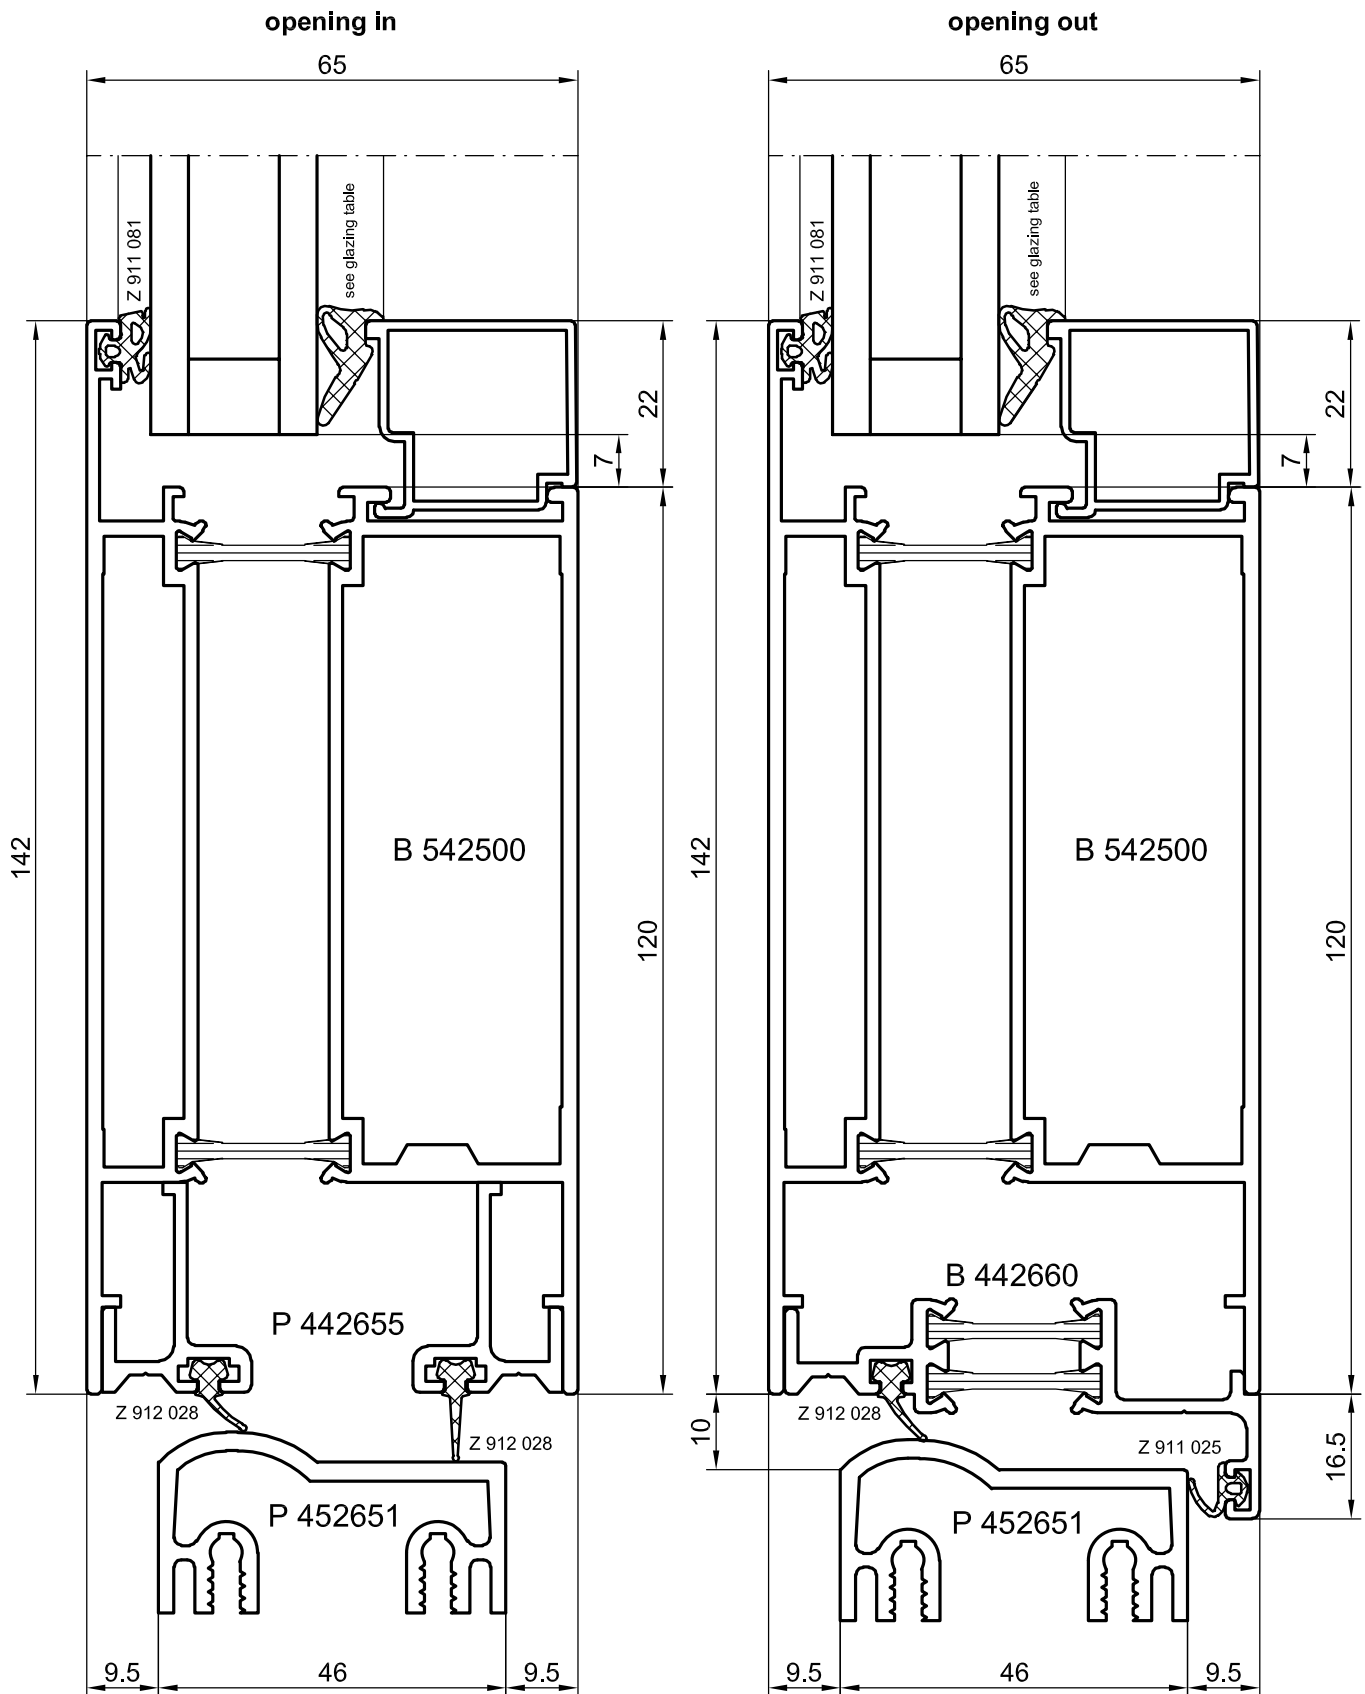

Sections HUECK Series 2.1 EU

M 1:1

M 1:1

M 1:1

M 1:1

Horizontal section - opening in

Horizontal section - opening out

Horizontal section with door hinge - opening in

Horizontal section with door hinge - opening out

Door hinges:
cf. Register Fittings

M 1:1

Horizontal section - opening in

M 1:1

Horizontal section with supplementary profile - opening in

Horizontal section with supplementary profile - opening out

Horizontal section with supplementary profile and door hinge - opening in

Horizontal section with supplementary profile and door hinge - opening out

Door hinges:
cf. Register Fittings

M 1:1

Horizontal section - opening in

Horizontal section - opening out

M 1:1