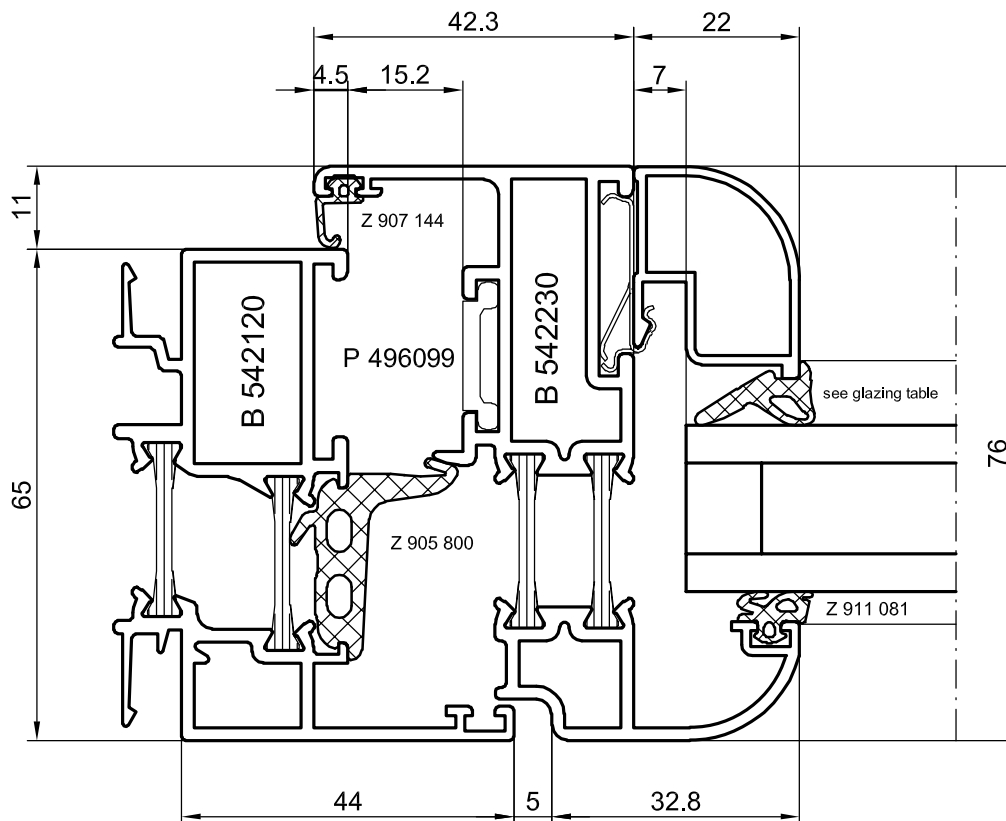

Sections HUECK Series 2.1 EU

M 1:1

M 1:1

M 1:1

M 1:1

Horizontal section - opening in

Horizontal section - opening out

Horizontal section with door hinge - opening in

Horizontal section with door hinge - opening out

Door hinges:
cf. Register Fittings

M 1:1

Horizontal section - opening in

M 1:1

Horizontal section with supplementary profile - opening in

Horizontal section with supplementary profile - opening out

Horizontal section with supplementary profile and door hinge - opening in

Horizontal section with supplementary profile and door hinge - opening out

Door hinges:
cf. Register Fittings

M 1:1

Horizontal section - opening in

Horizontal section - opening out

M 1:1