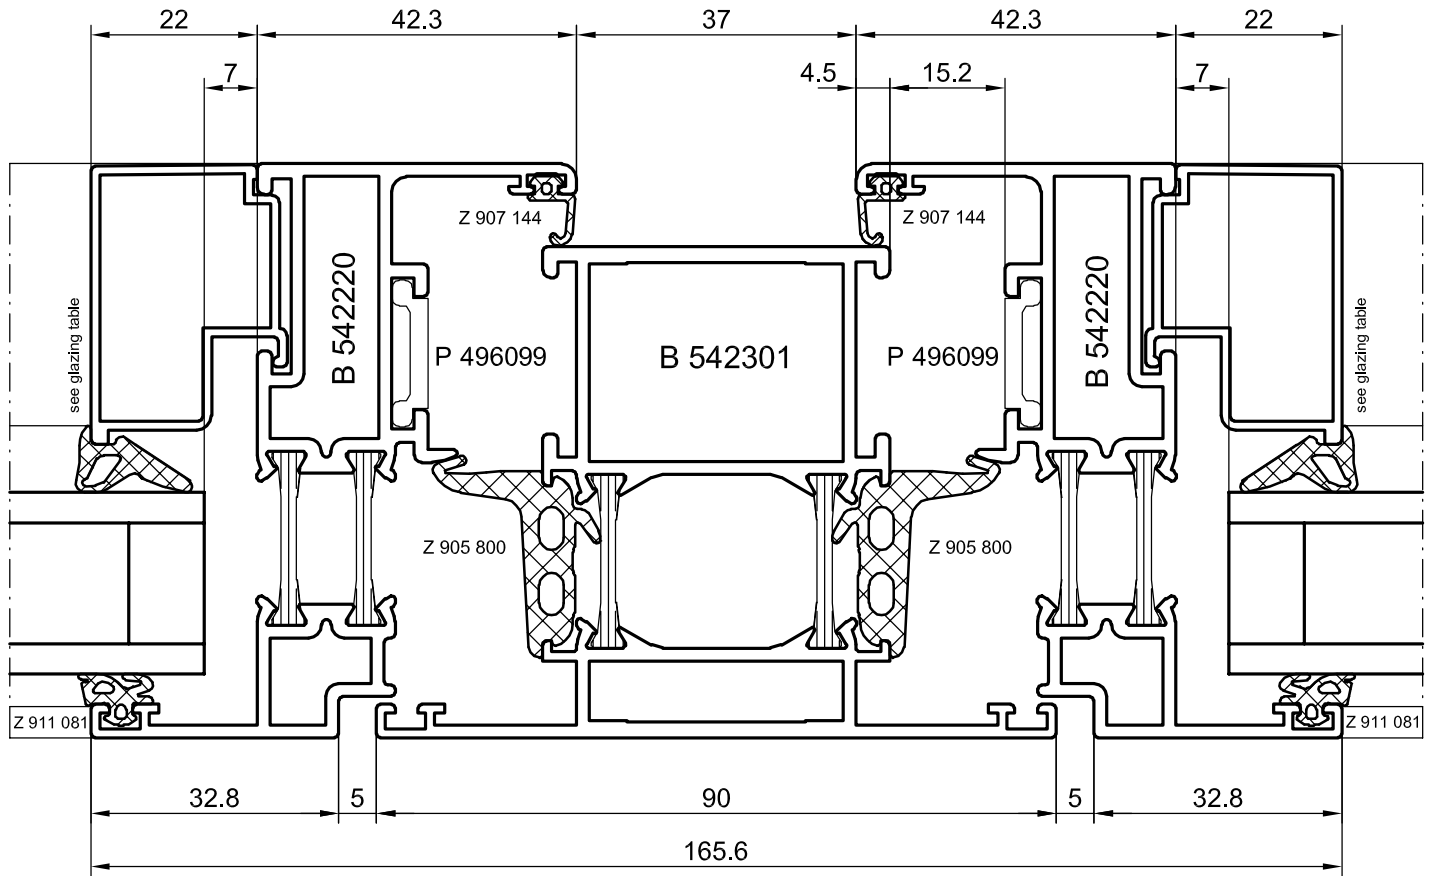

Sections HUECK Series 2.1 EU

M 1:1

M 1:1

M 1:1

M 1:1

Horizontal section - opening in

Horizontal section - opening out

Horizontal section with door hinge - opening in

Horizontal section with door hinge - opening out

Door hinges:
cf. Register Fittings

M 1:1

Horizontal section - opening in

M 1:1

Horizontal section with supplementary profile - opening in

Horizontal section with supplementary profile - opening out

Horizontal section with supplementary profile and door hinge - opening in

Horizontal section with supplementary profile and door hinge - opening out

Door hinges:
cf. Register Fittings

M 1:1

Horizontal section - opening in

Horizontal section - opening out

M 1:1