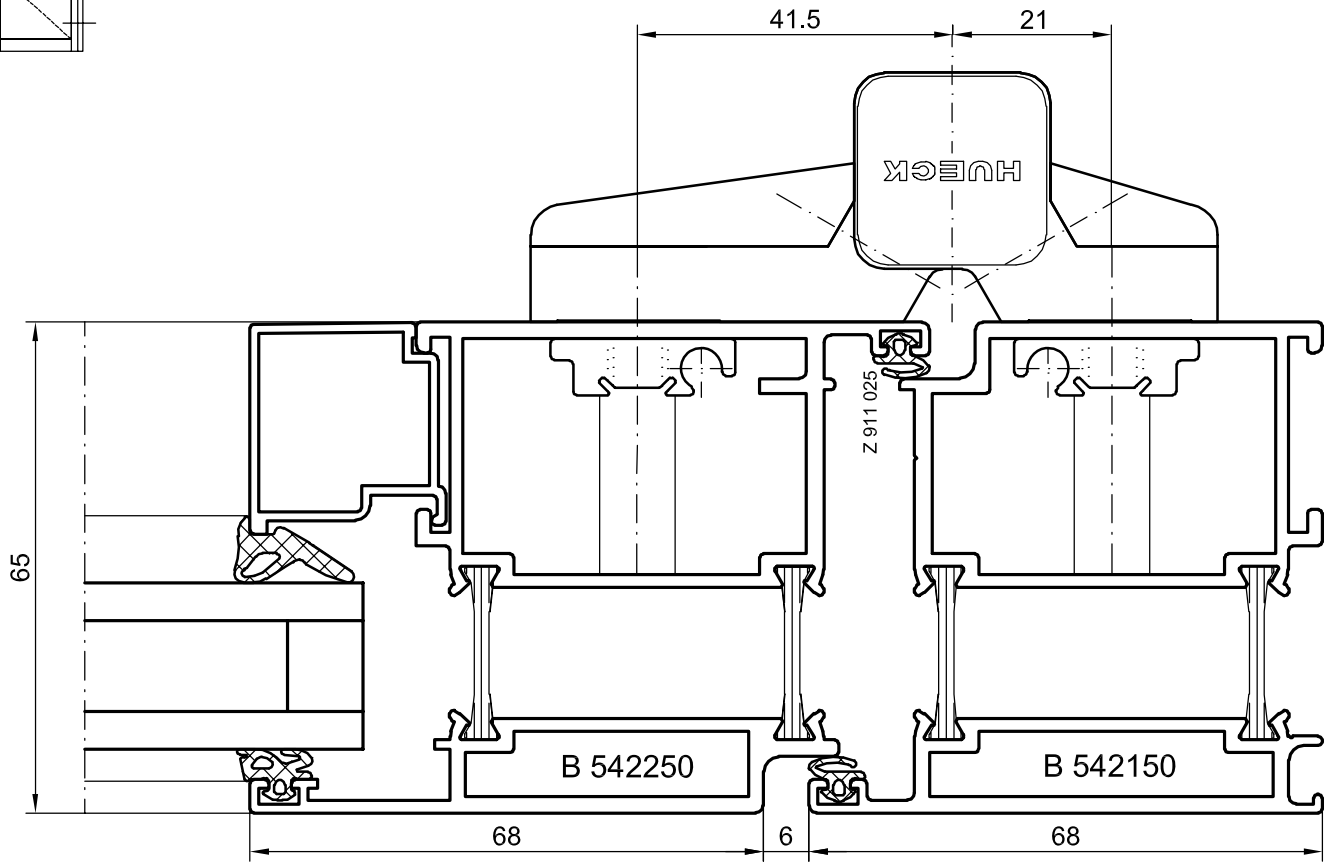

Sections HUECK Series 2.1 EU

M 1:1

M 1:1

M 1:1

M 1:1

Horizontal section - opening in

Horizontal section - opening out

Horizontal section with door hinge - opening in

Horizontal section with door hinge - opening out

Door hinges:
cf. Register Fittings

M 1:1

Horizontal section - opening in

M 1:1

Horizontal section with supplementary profile - opening in

Horizontal section with supplementary profile - opening out

Horizontal section with supplementary profile and door hinge - opening in

Horizontal section with supplementary profile and door hinge - opening out

Door hinges:
cf. Register Fittings

M 1:1

Horizontal section - opening in

Horizontal section - opening out

M 1:1