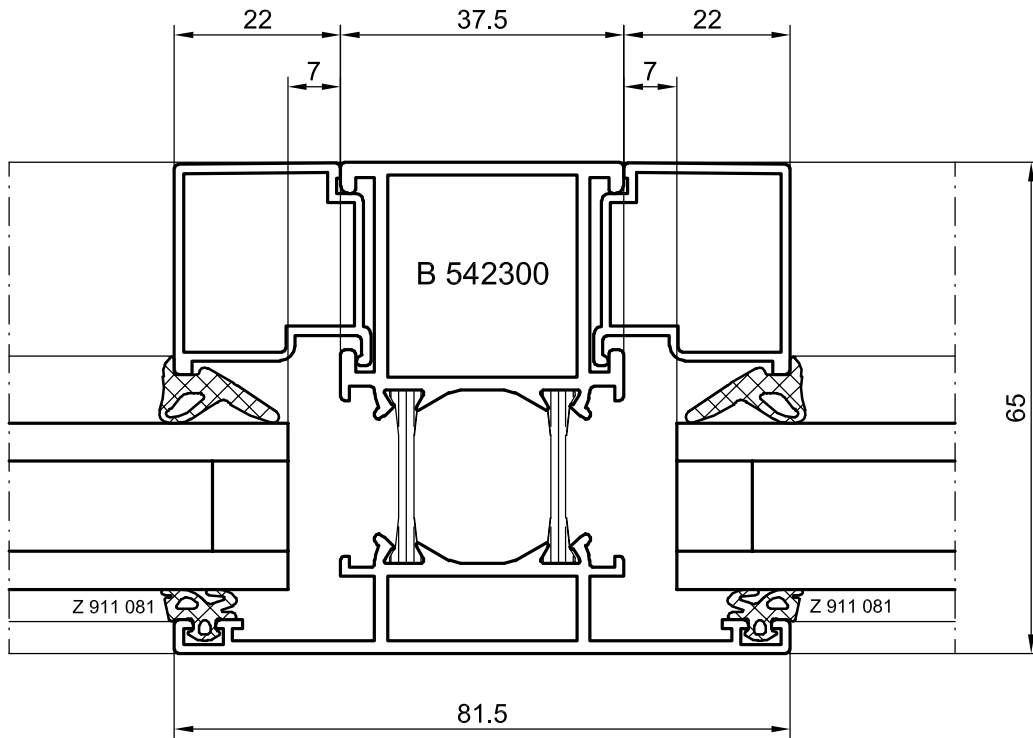

Sections HUECK Series 2.1 EU

M 1:1

M 1:1

M 1:1

M 1:1

Horizontal section - opening in

Horizontal section - opening out

Horizontal section with door hinge - opening in

Horizontal section with door hinge - opening out

Door hinges:
cf. Register Fittings

M 1:1

Horizontal section - opening in

M 1:1

Horizontal section with supplementary profile - opening in

Horizontal section with supplementary profile - opening out

Horizontal section with supplementary profile and door hinge - opening in

Horizontal section with supplementary profile and door hinge - opening out

Door hinges:
cf. Register Fittings

M 1:1

Horizontal section - opening in

Horizontal section - opening out

M 1:1