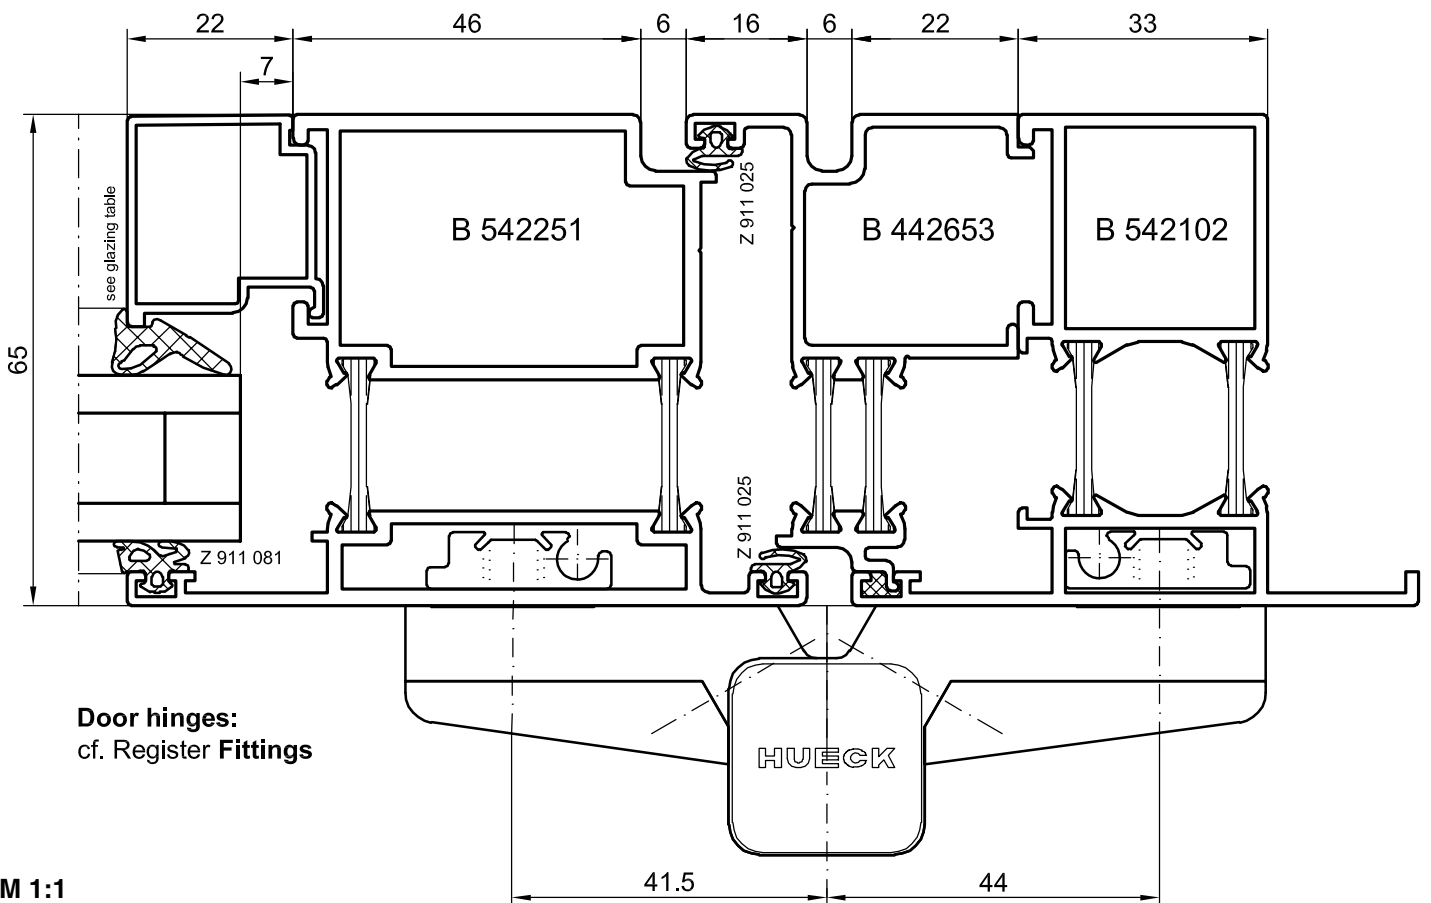

Sections HUECK Series 2.1 EU

M 1:1

M 1:1

M 1:1

M 1:1

Horizontal section - opening in

Horizontal section - opening out

Horizontal section with door hinge - opening in

Horizontal section with door hinge - opening out

Door hinges:
cf. Register Fittings

M 1:1

Horizontal section - opening in

M 1:1

Horizontal section with supplementary profile - opening in

Horizontal section with supplementary profile - opening out

Horizontal section with supplementary profile and door hinge - opening in

Horizontal section with supplementary profile and door hinge - opening out

Door hinges:
cf. Register Fittings

M 1:1

Horizontal section - opening in

Horizontal section - opening out

M 1:1