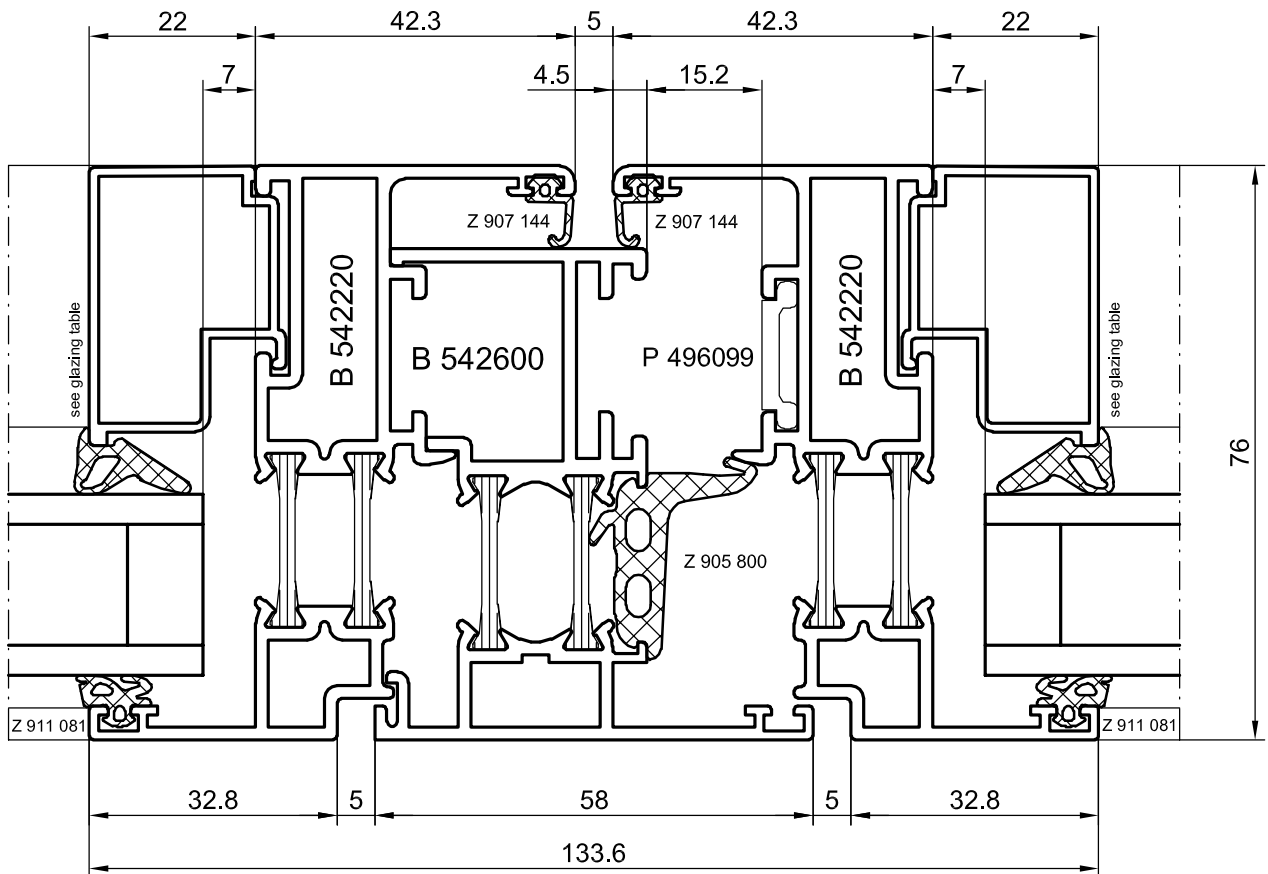

Sections HUECK Series 2.1 EU

M 1:1

M 1:1

M 1:1

M 1:1

Horizontal section - opening in

Horizontal section - opening out

Horizontal section with door hinge - opening in

Horizontal section with door hinge - opening out

Door hinges:
cf. Register Fittings

M 1:1

Horizontal section - opening in

M 1:1

Horizontal section with supplementary profile - opening in

Horizontal section with supplementary profile - opening out

Horizontal section with supplementary profile and door hinge - opening in

Horizontal section with supplementary profile and door hinge - opening out

Door hinges:
cf. Register Fittings

M 1:1

Horizontal section - opening in

Horizontal section - opening out

M 1:1