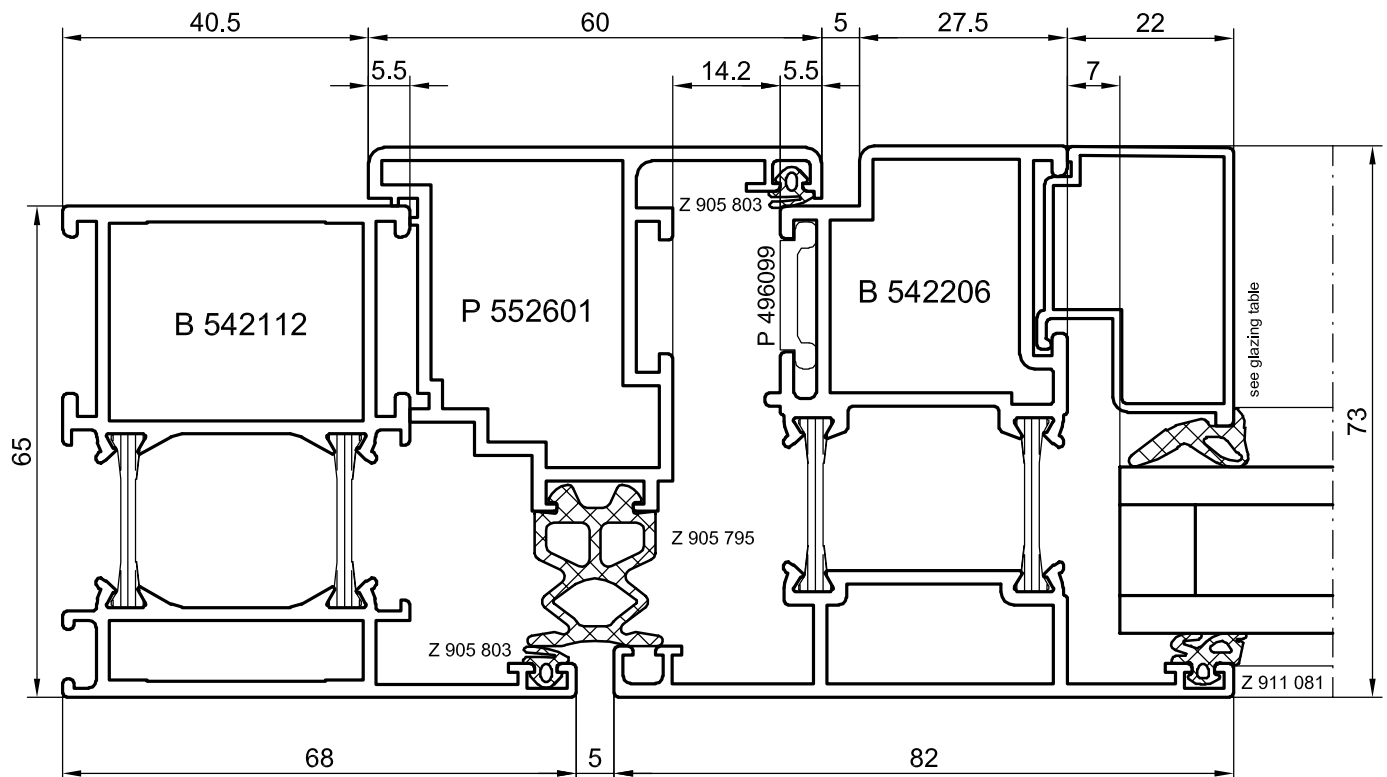

Sections HUECK Series 2.1 EU

M 1:1

M 1:1

M 1:1

M 1:1

Horizontal section - opening in

Horizontal section - opening out

Horizontal section with door hinge - opening in

Horizontal section with door hinge - opening out

Door hinges:
cf. Register Fittings

M 1:1

Horizontal section - opening in

M 1:1

Horizontal section with supplementary profile - opening in

Horizontal section with supplementary profile - opening out

Horizontal section with supplementary profile and door hinge - opening in

Horizontal section with supplementary profile and door hinge - opening out

Door hinges:
cf. Register Fittings

M 1:1

Horizontal section - opening in

Horizontal section - opening out

M 1:1