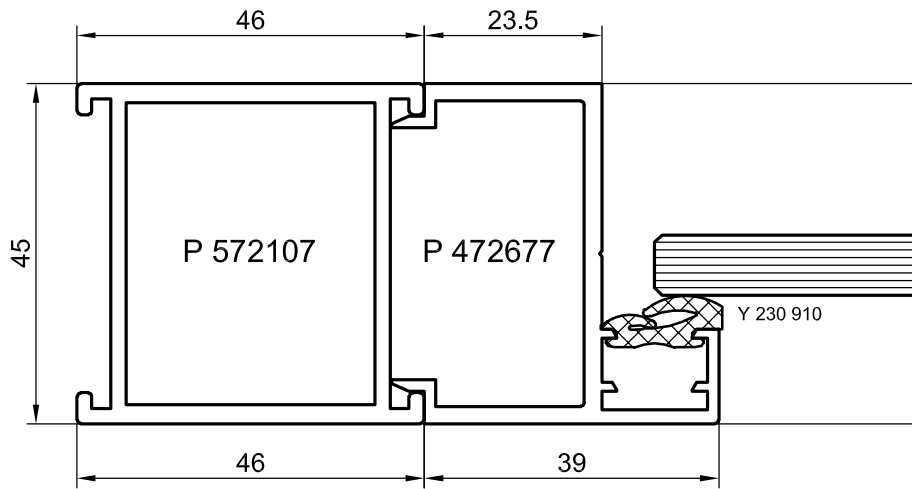

## **Sections HUECK Series A72 Door**

**Frames for entirely glass doors**

Horizontal section for doors opening in

M 1:1

Horizontal section for doors opening out

M 1:1

**Horizontal section for anti-fingertrap doors**

**Horizontal section meeting stiles for swing doors**

**M 1:1**

## Vertical section - Bottom rail variants

M 1:1

**Vertical section - Bottom rail variants**