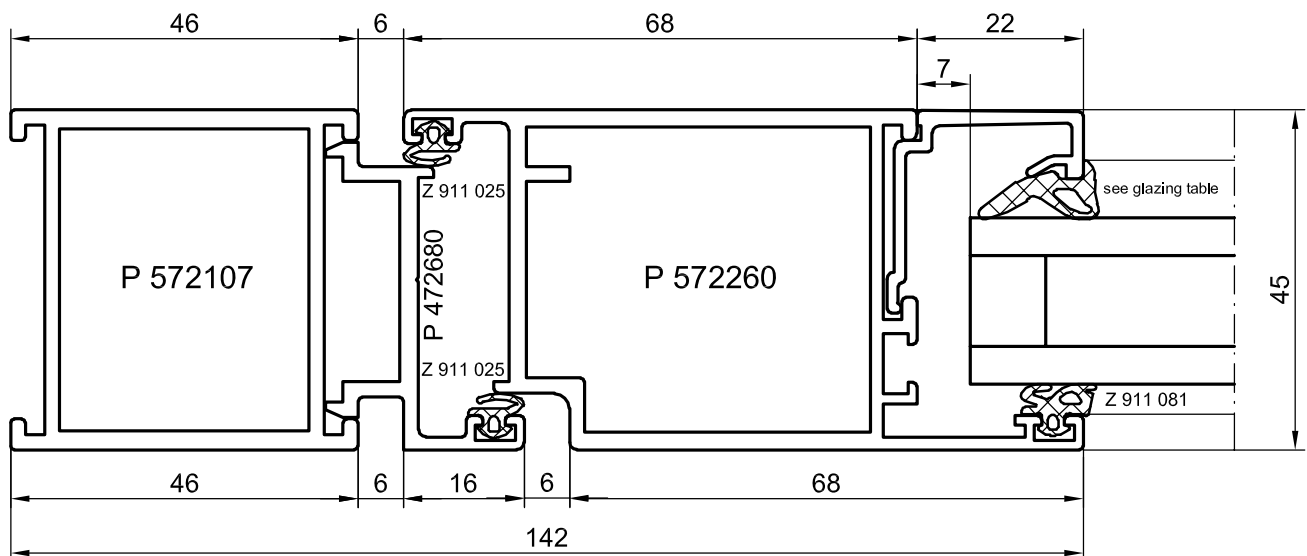

## **Sections HUECK Series A72 Door**

**Frames for entirely glass doors**

Horizontal section for doors opening in

M 1:1

Horizontal section for doors opening out

M 1:1

**Horizontal section for anti-fingertrap doors**

**Horizontal section meeting stiles for swing doors**

**M 1:1**

## Vertical section - Bottom rail variants

M 1:1

**Vertical section - Bottom rail variants**