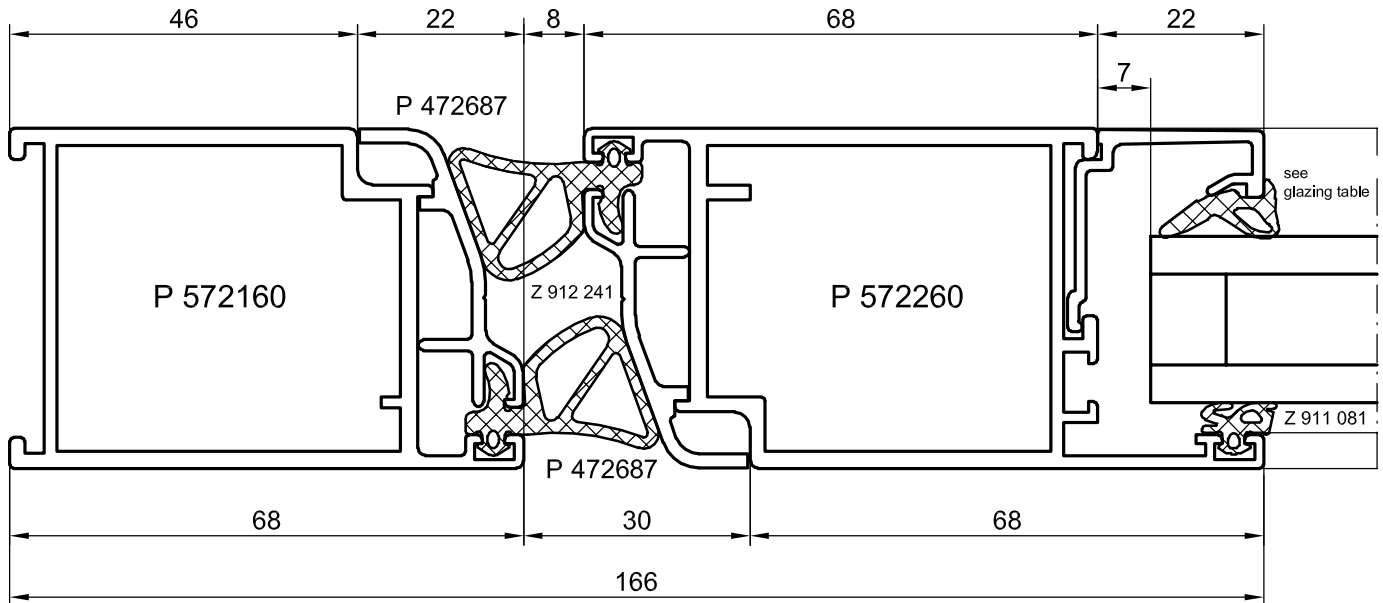

## **Sections HUECK Series A72 Door**

**Frames for entirely glass doors**

Horizontal section for doors opening in

M 1:1

Horizontal section for doors opening out

M 1:1

**Horizontal section for anti-fingertrap doors**

**Horizontal section meeting stiles for swing doors**

**M 1:1**

## Vertical section - Bottom rail variants

M 1:1

**Vertical section - Bottom rail variants**