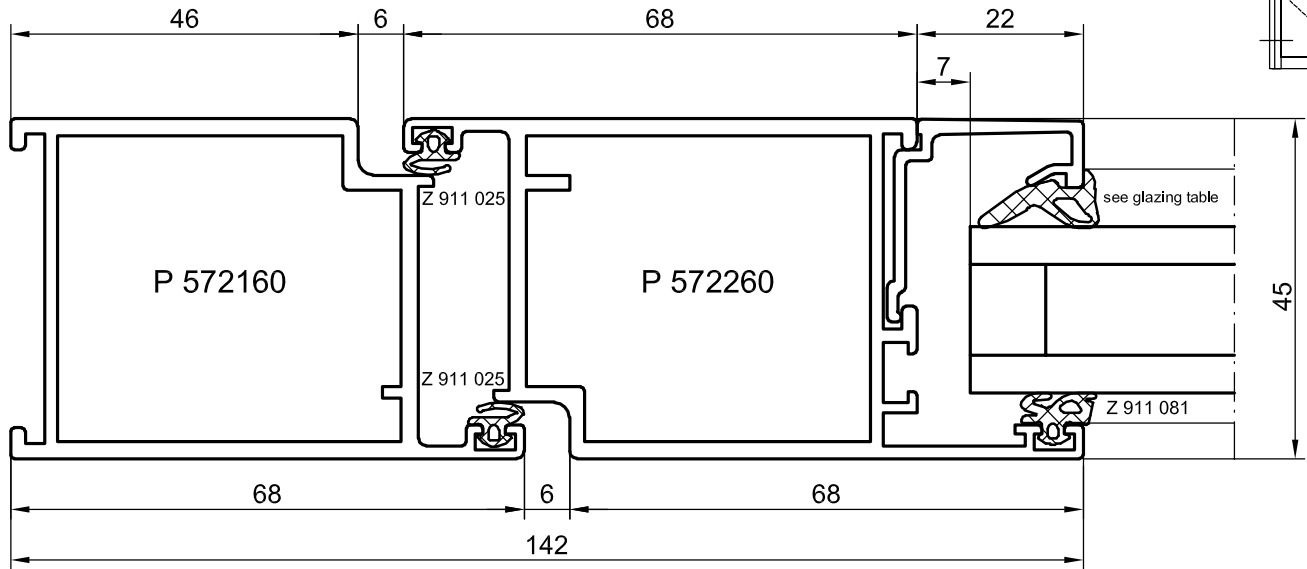

## **Sections HUECK Series A72 Door**

**Frames for entirely glass doors**

Horizontal section for doors opening in

M 1:1

Horizontal section for doors opening out

M 1:1

**Horizontal section for anti-fingertrap doors**

**Horizontal section meeting stiles for swing doors**

**M 1:1**

## Vertical section - Bottom rail variants

M 1:1

**Vertical section - Bottom rail variants**