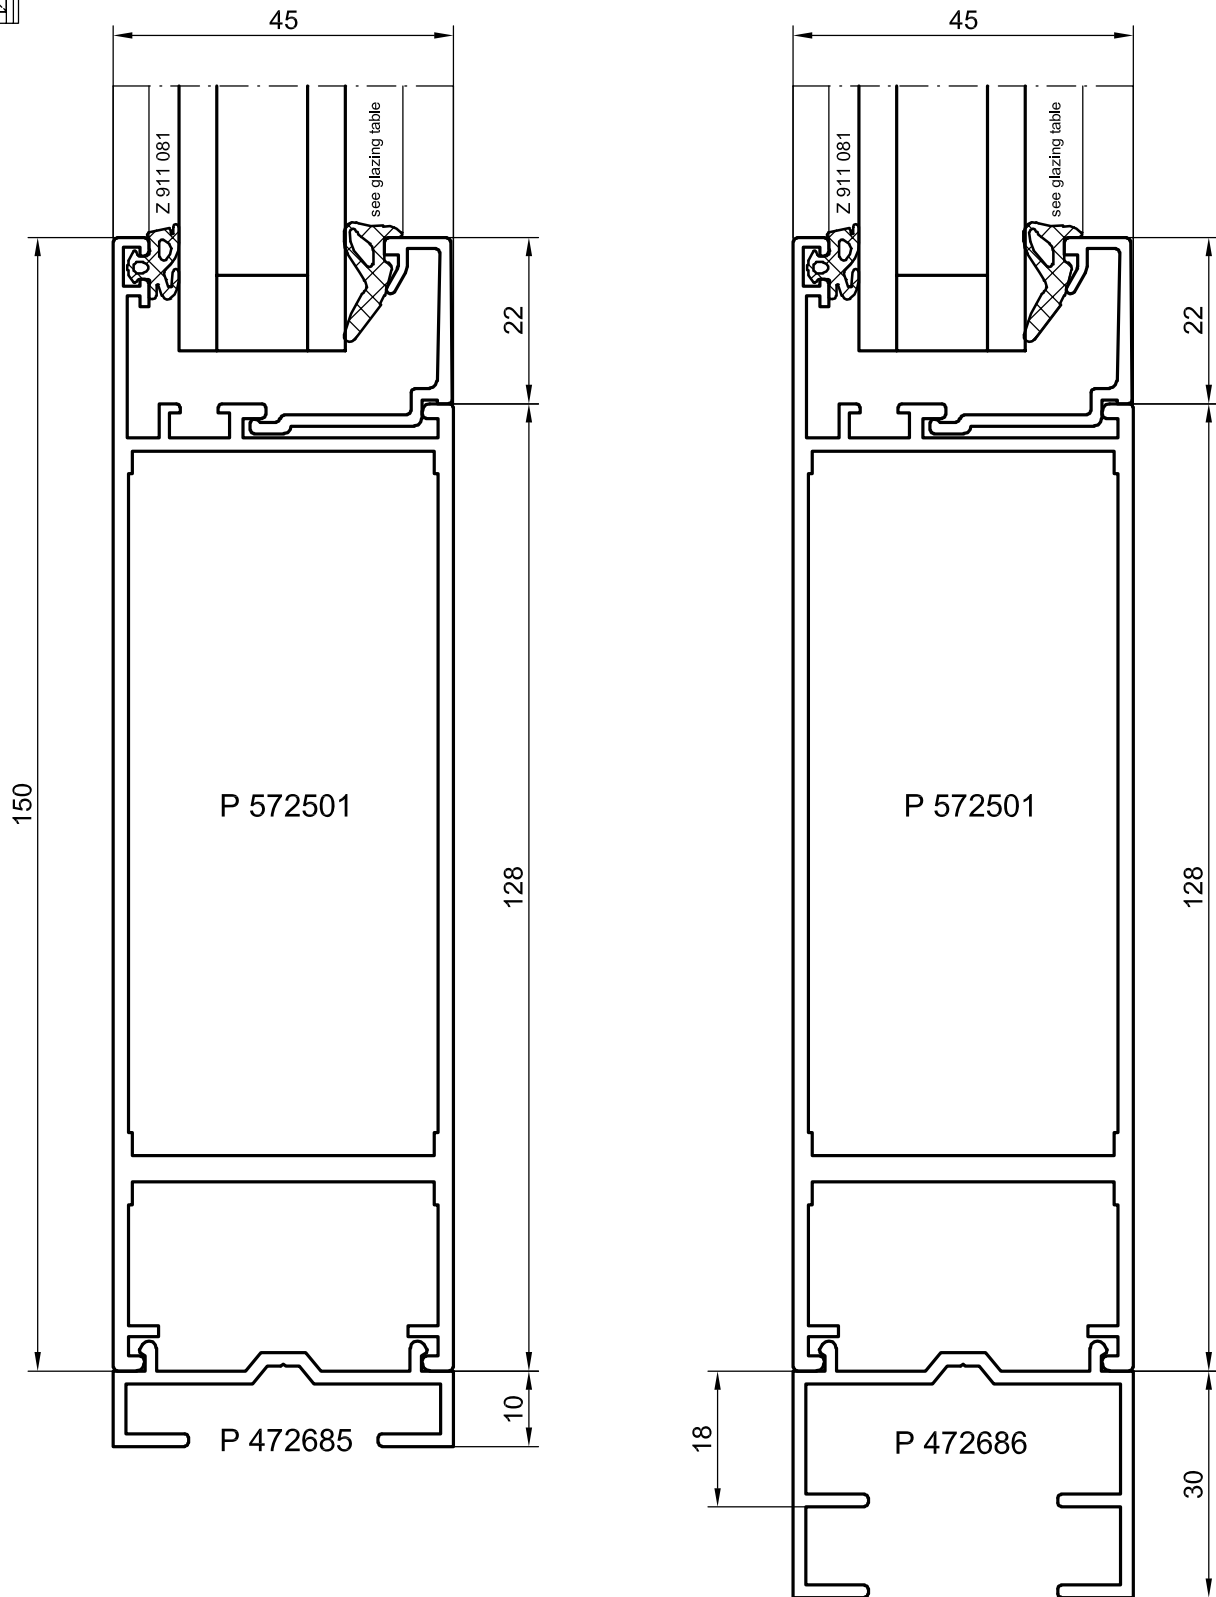

## **Sections HUECK Series A72 Door**

**Frames for entirely glass doors**

Horizontal section for doors opening in

M 1:1

Horizontal section for doors opening out

M 1:1

**Horizontal section for anti-fingertrap doors**

**Horizontal section meeting stiles for swing doors**

**M 1:1**

## Vertical section - Bottom rail variants

M 1:1

**Vertical section - Bottom rail variants**