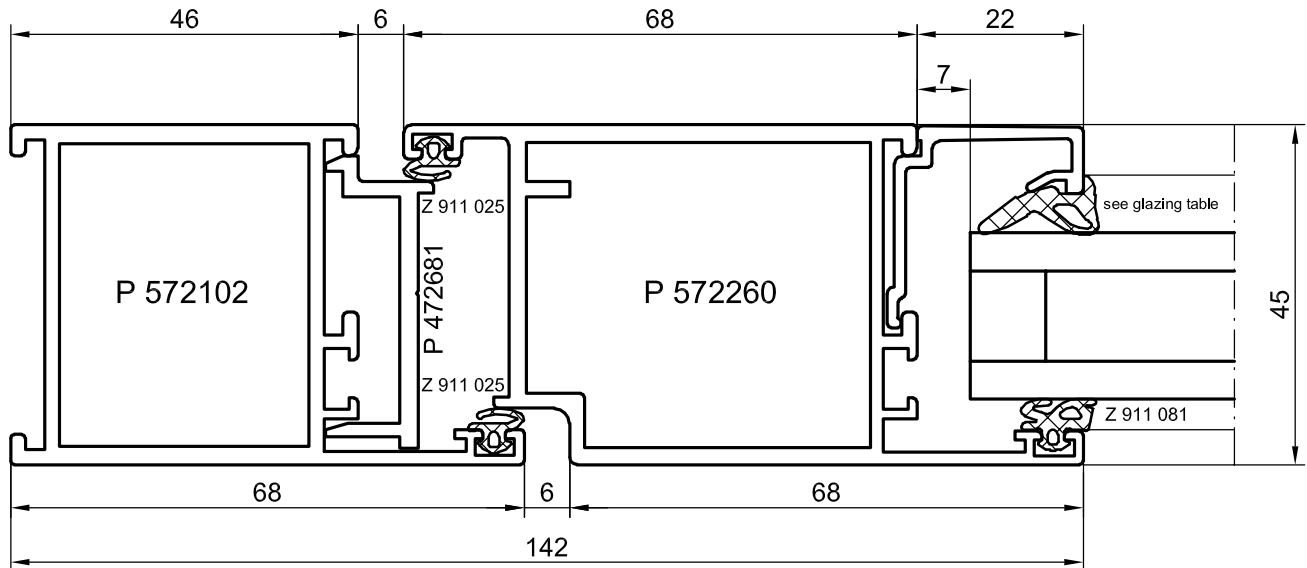

## **Sections HUECK Series A72 Door**

**Frames for entirely glass doors**

Horizontal section for doors opening in

M 1:1

Horizontal section for doors opening out

M 1:1

**Horizontal section for anti-fingertrap doors**

**Horizontal section meeting stiles for swing doors**

**M 1:1**

## Vertical section - Bottom rail variants

M 1:1

**Vertical section - Bottom rail variants**