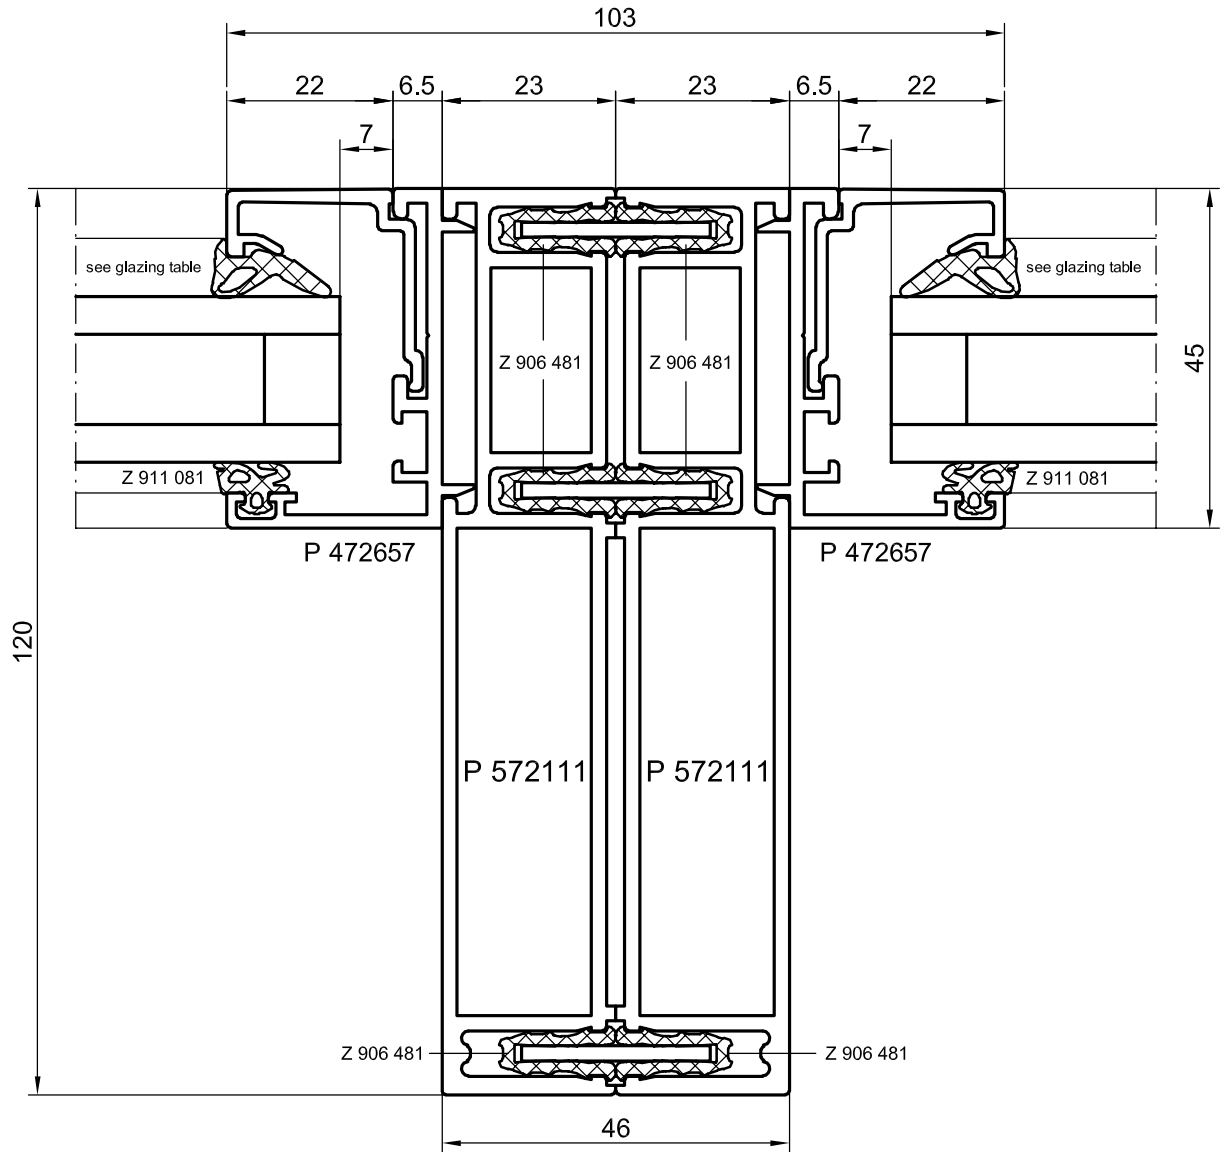

Window - Sections HUECK Series A72

Gaskets: see Register **Accessories**

Gaskets: see Register **Accessories**

Gaskets: see Register **Accessories**

Horizontal section with transoms

Horizontal section with transom

M 1:1

M 1:1

Frames for entirely glass doors

Exchangeable frames, e.g. for changing glazing sides