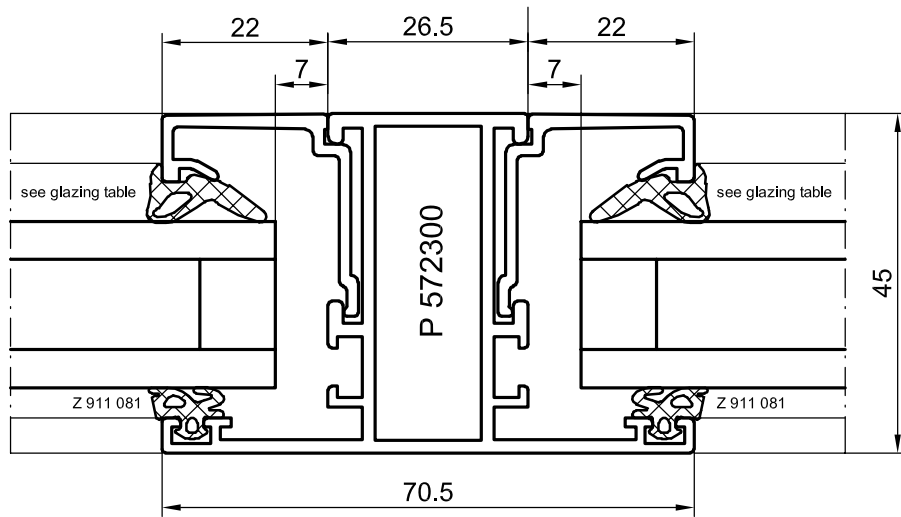

Window - Sections HUECK Series A72

Gaskets: see Register **Accessories**

Gaskets: see Register **Accessories**

Gaskets: see Register **Accessories**

Horizontal section with transoms

Horizontal section with transom

M 1:1

M 1:1

Frames for entirely glass doors

Exchangeable frames, e.g. for changing glazing sides