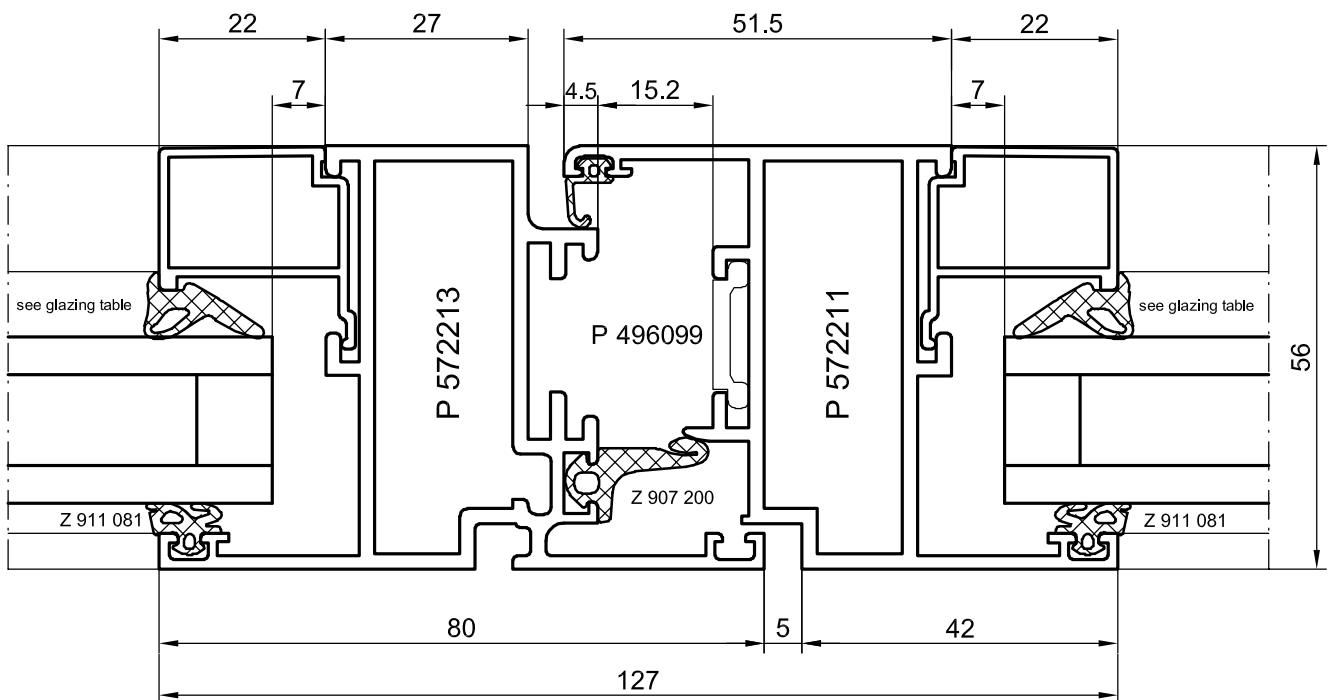

Window - Sections HUECK Series A72

Gaskets: see Register **Accessories**

Gaskets: see Register **Accessories**

Gaskets: see Register **Accessories**

Horizontal section with transoms

Horizontal section with transom

M 1:1

M 1:1

Frames for entirely glass doors

Exchangeable frames, e.g. for changing glazing sides