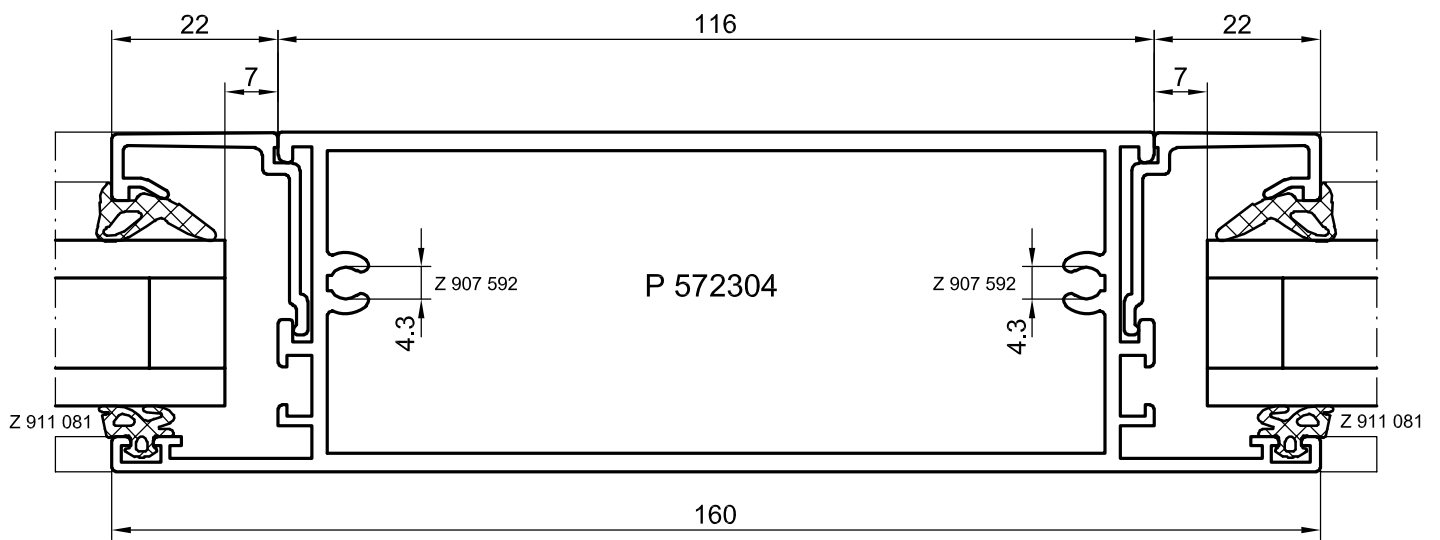

Window - Sections HUECK Series A72

Gaskets: see Register **Accessories**

Gaskets: see Register **Accessories**

Gaskets: see Register **Accessories**

Horizontal section with transoms

Horizontal section with transom

M 1:1

M 1:1

Frames for entirely glass doors

Exchangeable frames, e.g. for changing glazing sides