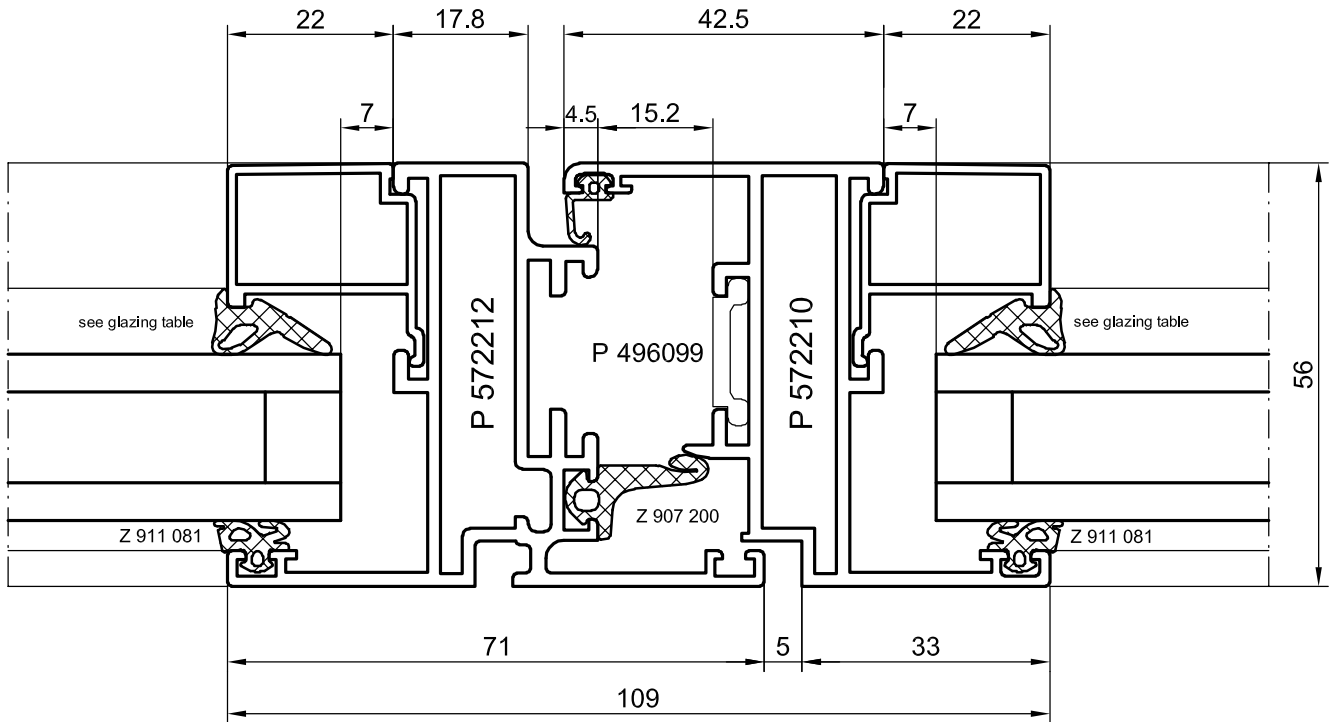

Window - Sections HUECK Series A72

Gaskets: see Register **Accessories**

Gaskets: see Register **Accessories**

Gaskets: see Register **Accessories**

Horizontal section with transoms

Horizontal section with transom

M 1:1

M 1:1

Frames for entirely glass doors

Exchangeable frames, e.g. for changing glazing sides