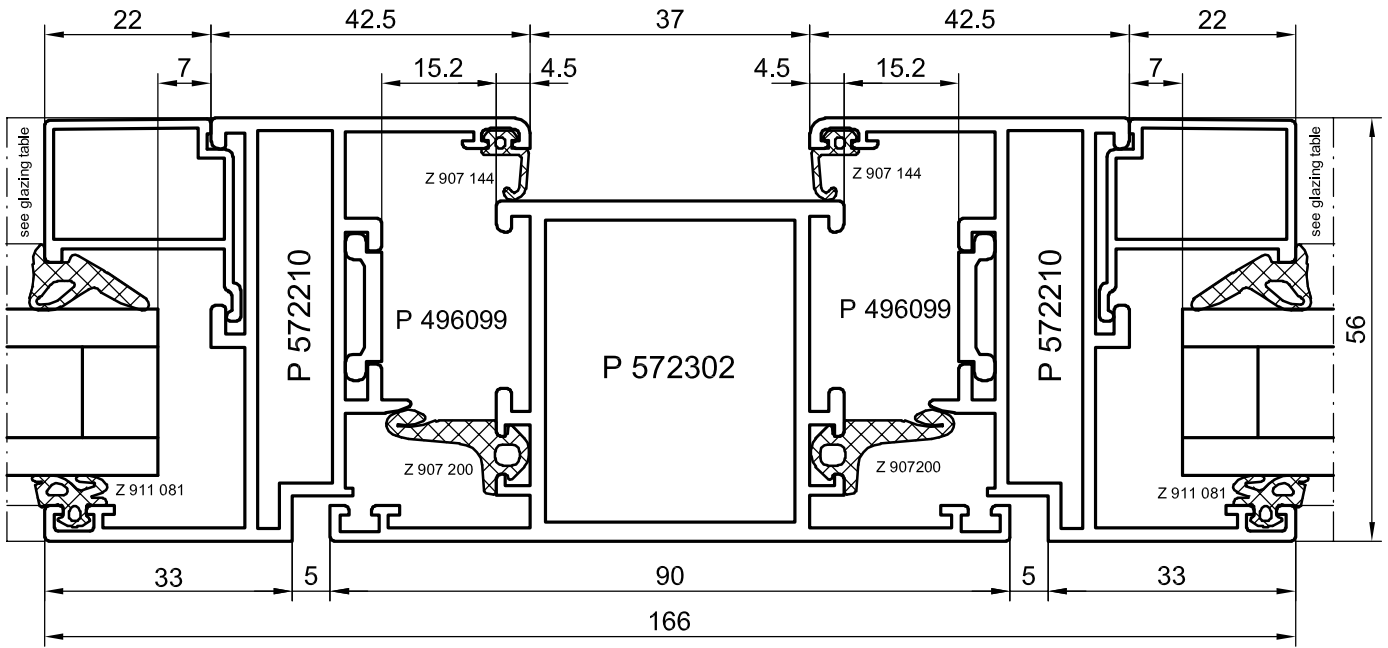

Window - Sections HUECK Series A72

Gaskets: see Register **Accessories**

Gaskets: see Register **Accessories**

Gaskets: see Register **Accessories**

Horizontal section with transoms

Horizontal section with transom

M 1:1

M 1:1

Frames for entirely glass doors

Exchangeable frames, e.g. for changing glazing sides