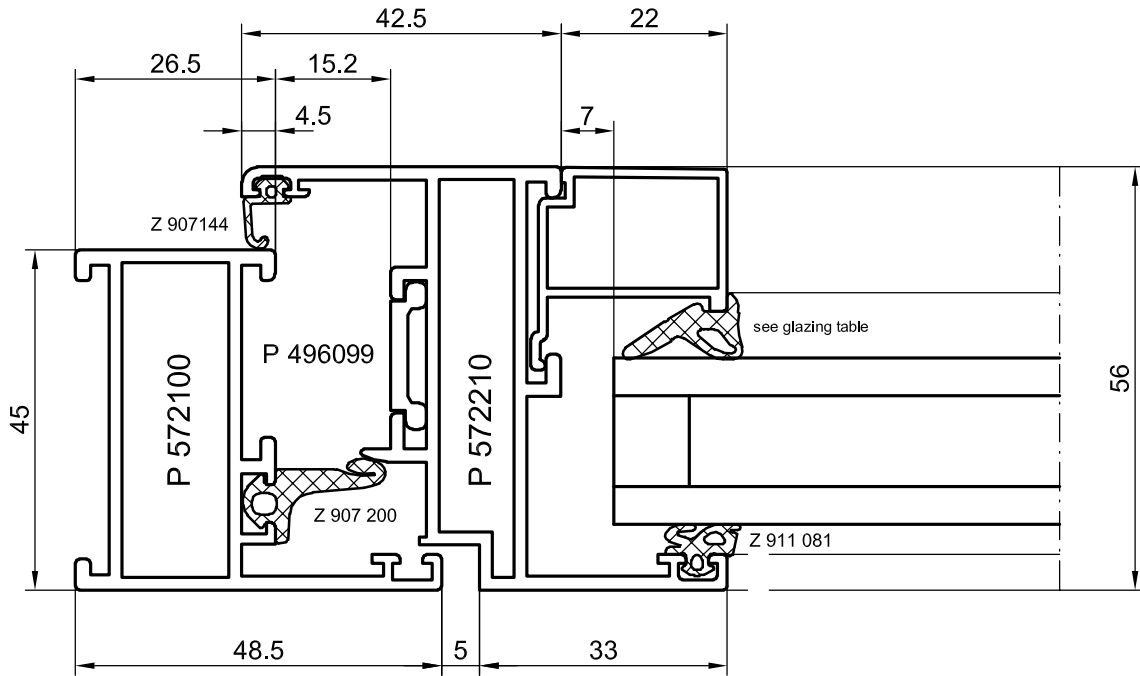

Window - Sections HUECK Series A72

Gaskets: see Register **Accessories**

Gaskets: see Register **Accessories**

Gaskets: see Register **Accessories**

Horizontal section with transoms

Horizontal section with transom

M 1:1

M 1:1

Frames for entirely glass doors

Exchangeable frames, e.g. for changing glazing sides