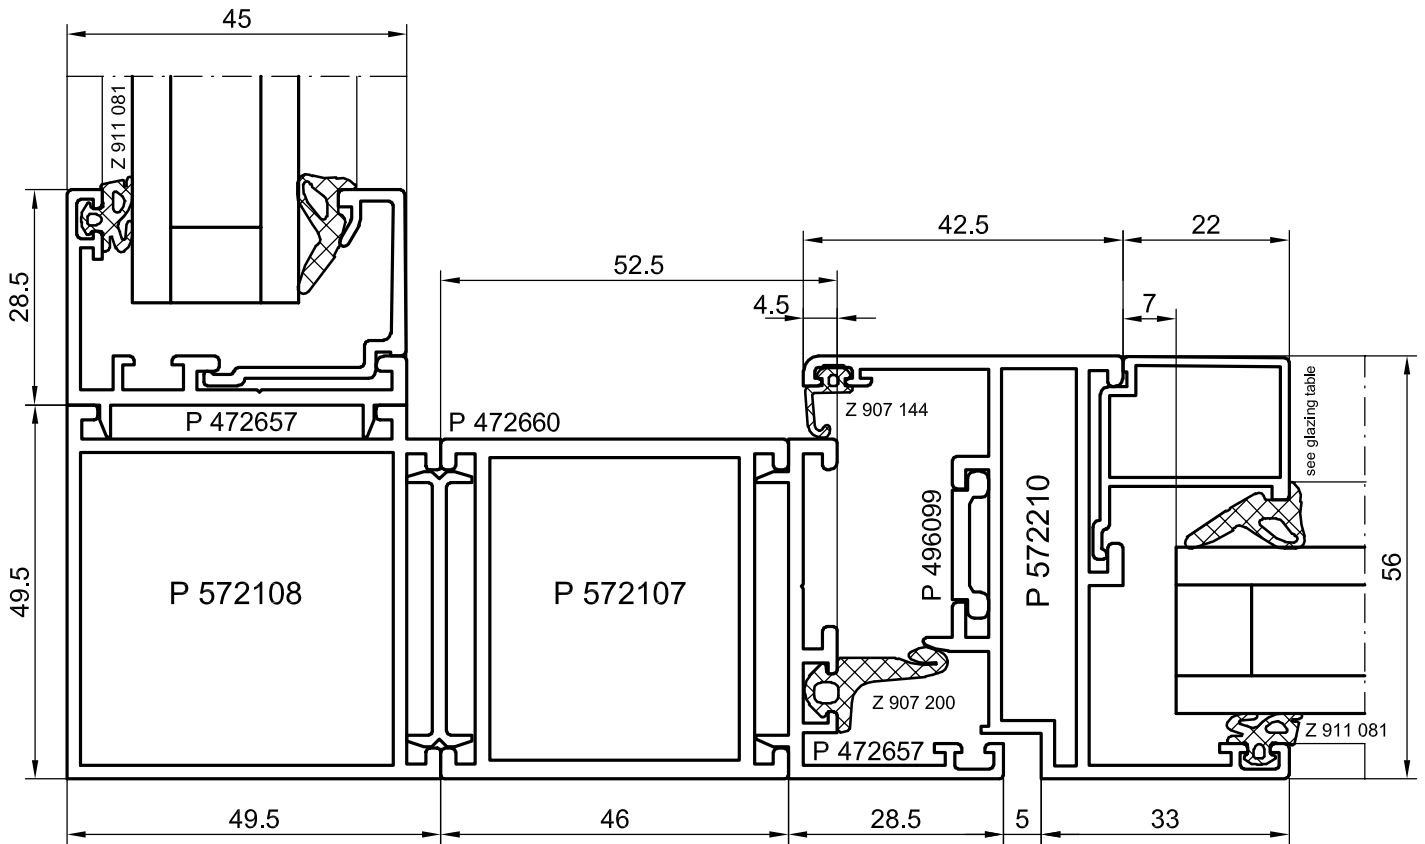

Window - Sections HUECK Series A72

Gaskets: see Register **Accessories**

Gaskets: see Register **Accessories**

Gaskets: see Register **Accessories**

Horizontal section with transoms

Horizontal section with transom

M 1:1

M 1:1

Frames for entirely glass doors

Exchangeable frames, e.g. for changing glazing sides