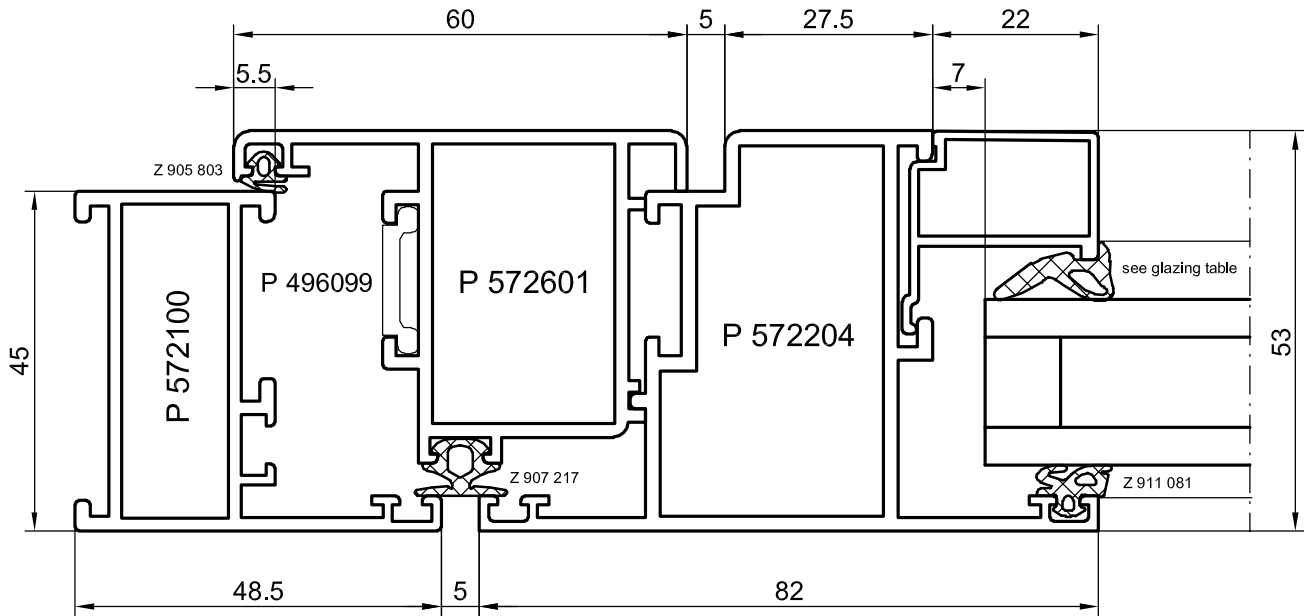

Window - Sections HUECK Series A72

Gaskets: see Register **Accessories**

Gaskets: see Register **Accessories**

Gaskets: see Register **Accessories**

Horizontal section with transoms

Horizontal section with transom

M 1:1

M 1:1

Frames for entirely glass doors

Exchangeable frames, e.g. for changing glazing sides