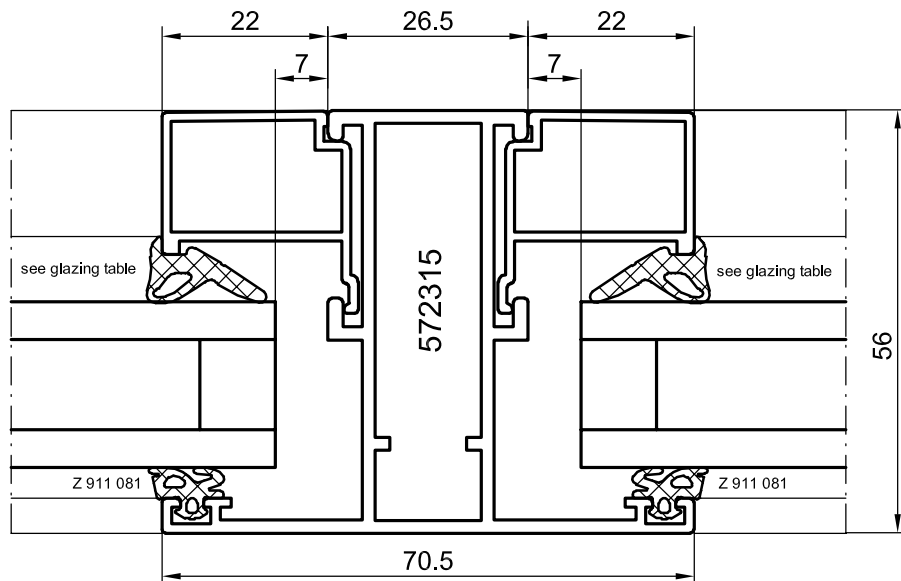

Window - Sections HUECK Series A72

Gaskets: see Register **Accessories**

Gaskets: see Register **Accessories**

Gaskets: see Register **Accessories**

Horizontal section with transoms

Horizontal section with transom

M 1:1

M 1:1

Frames for entirely glass doors

Exchangeable frames, e.g. for changing glazing sides