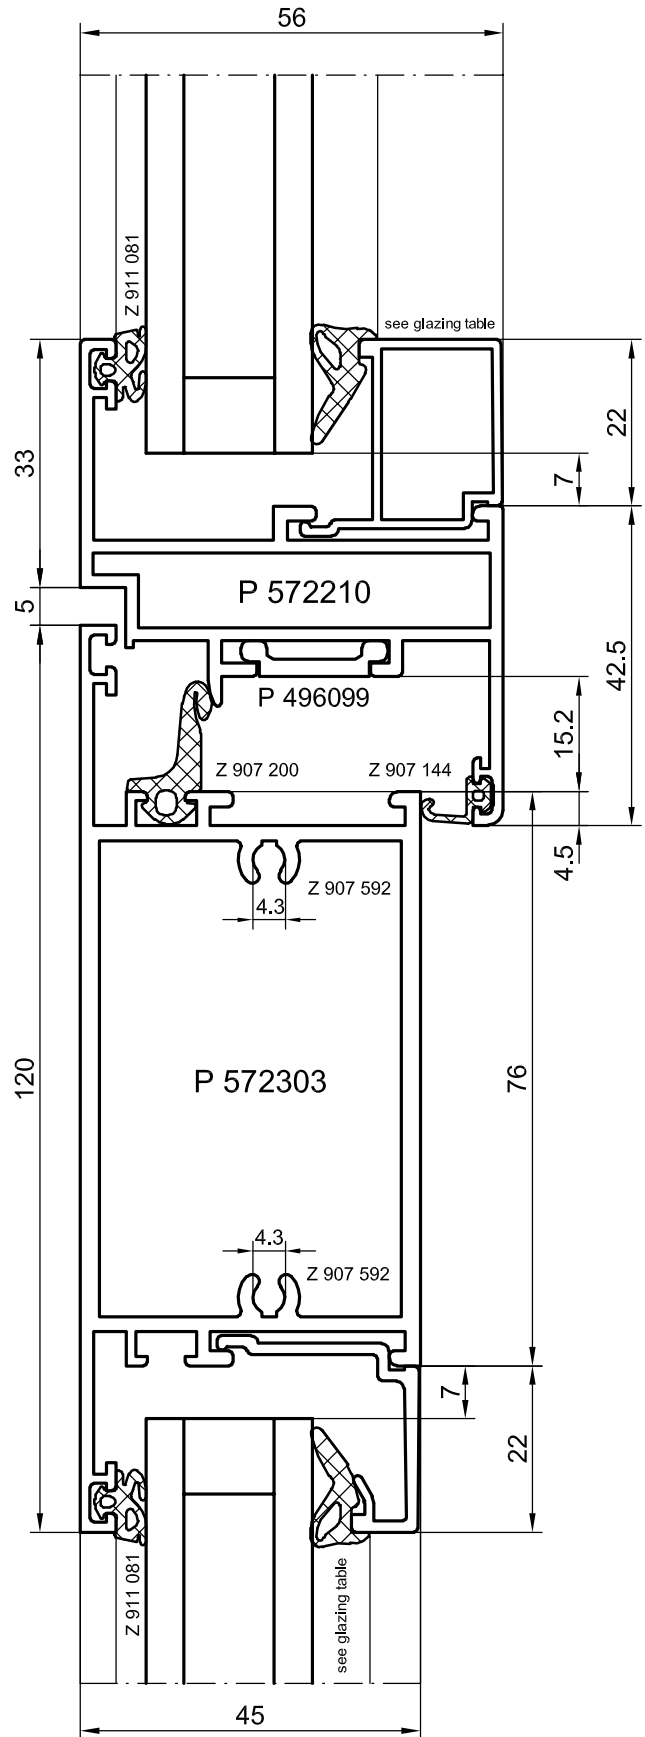

Window - Sections HUECK Series A72

Gaskets: see Register **Accessories**

Gaskets: see Register **Accessories**

Gaskets: see Register **Accessories**

Horizontal section with transoms

Horizontal section with transom

M 1:1

M 1:1

Frames for entirely glass doors

Exchangeable frames, e.g. for changing glazing sides