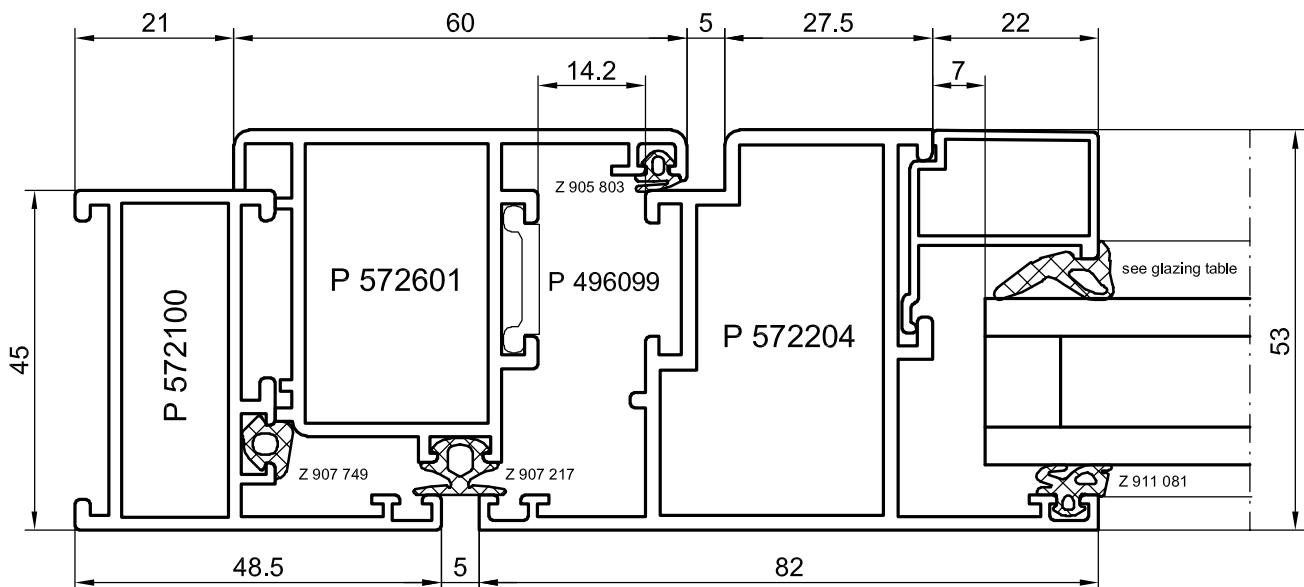

Window - Sections HUECK Series A72

Gaskets: see Register **Accessories**

Gaskets: see Register **Accessories**

Gaskets: see Register **Accessories**

Horizontal section with transoms

Horizontal section with transom

M 1:1

M 1:1

Frames for entirely glass doors

Exchangeable frames, e.g. for changing glazing sides