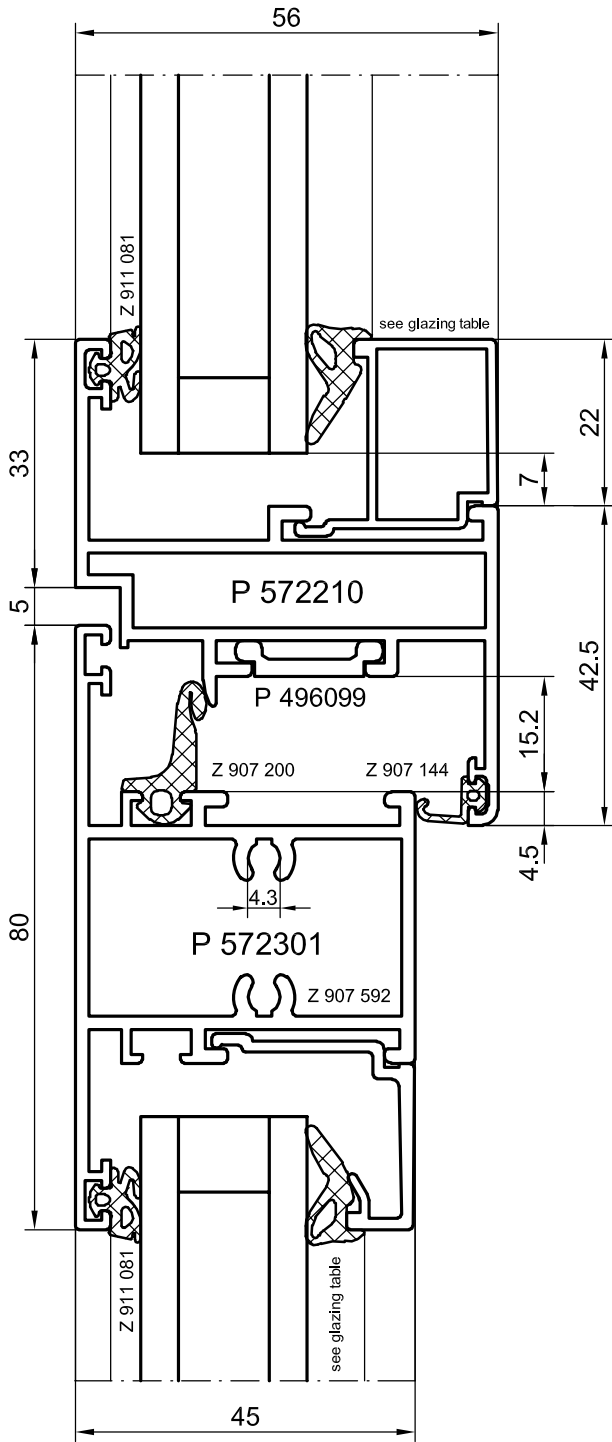

Window - Sections HUECK Series A72

Gaskets: see Register **Accessories**

Gaskets: see Register **Accessories**

Gaskets: see Register **Accessories**

Horizontal section with transoms

Horizontal section with transom

M 1:1

M 1:1

Frames for entirely glass doors

Exchangeable frames, e.g. for changing glazing sides