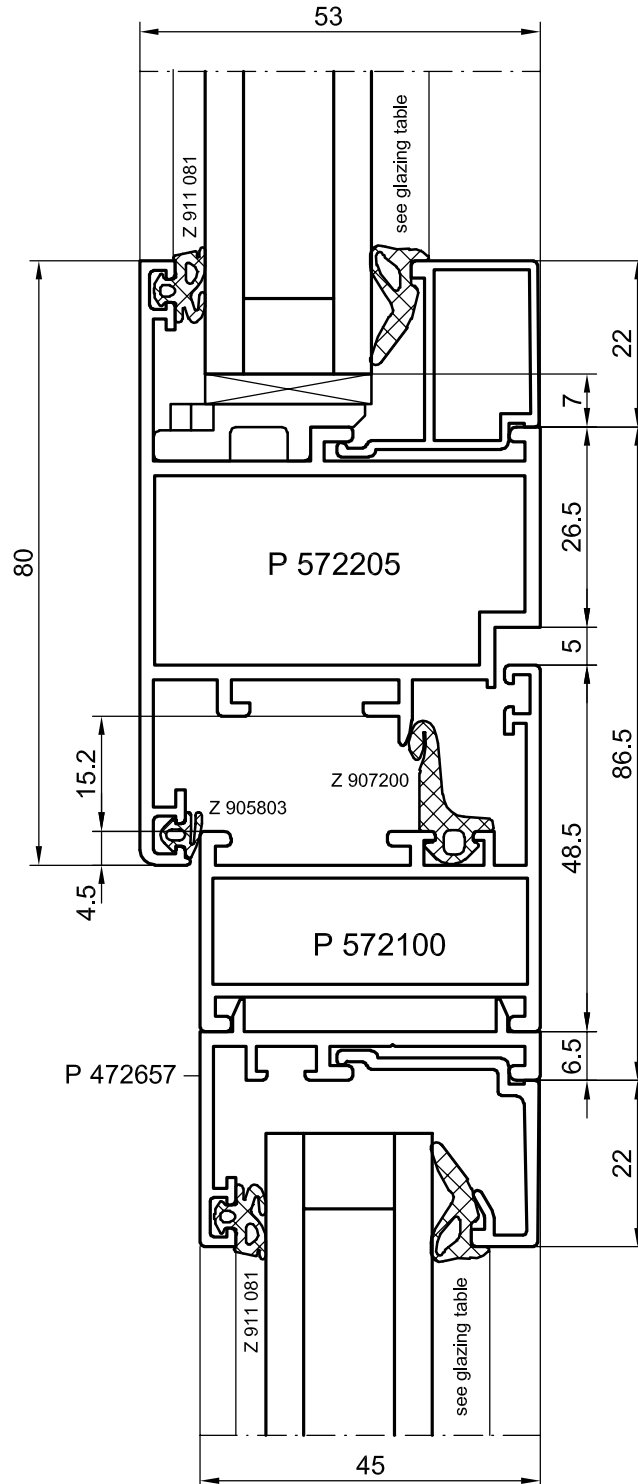

Window - Sections HUECK Series A72

Gaskets: see Register **Accessories**

Gaskets: see Register **Accessories**

Gaskets: see Register **Accessories**

Horizontal section with transoms

Horizontal section with transom

M 1:1

M 1:1

Frames for entirely glass doors

Exchangeable frames, e.g. for changing glazing sides