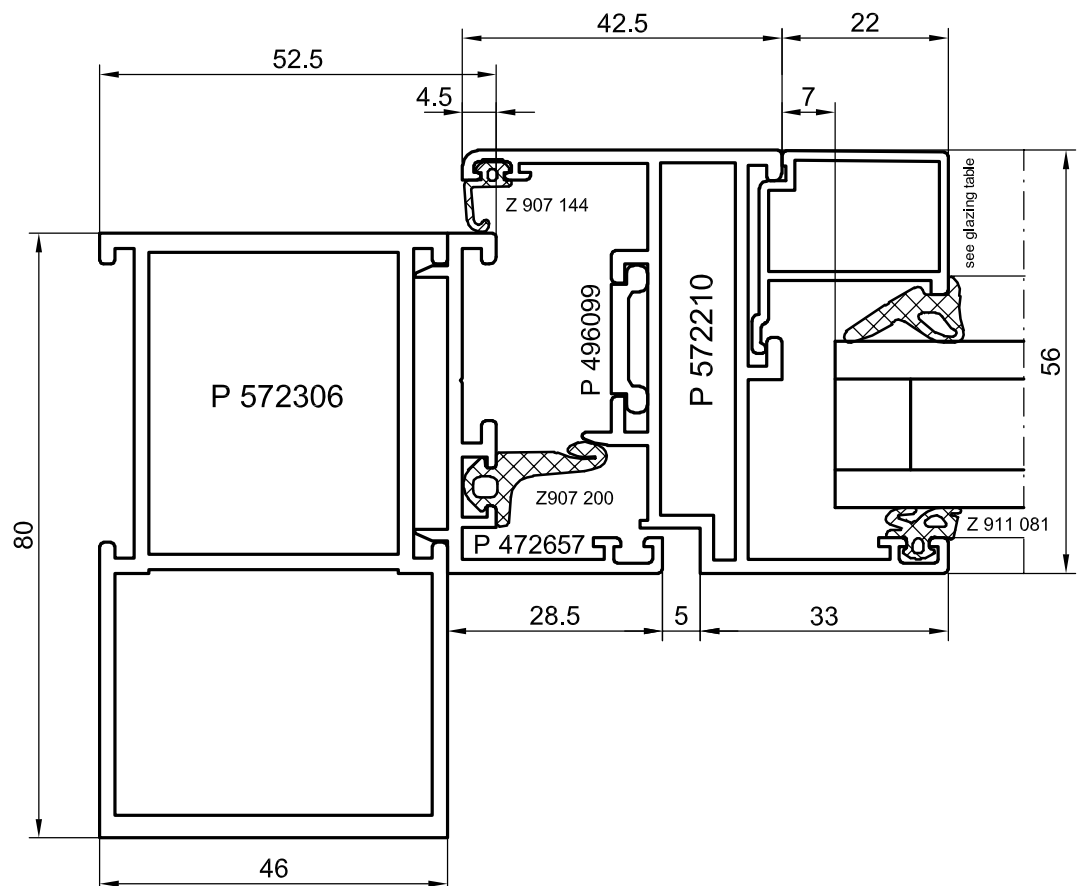

Window - Sections HUECK Series A72

Gaskets: see Register **Accessories**

Gaskets: see Register **Accessories**

Gaskets: see Register **Accessories**

Horizontal section with transoms

Horizontal section with transom

M 1:1

M 1:1

Frames for entirely glass doors

Exchangeable frames, e.g. for changing glazing sides