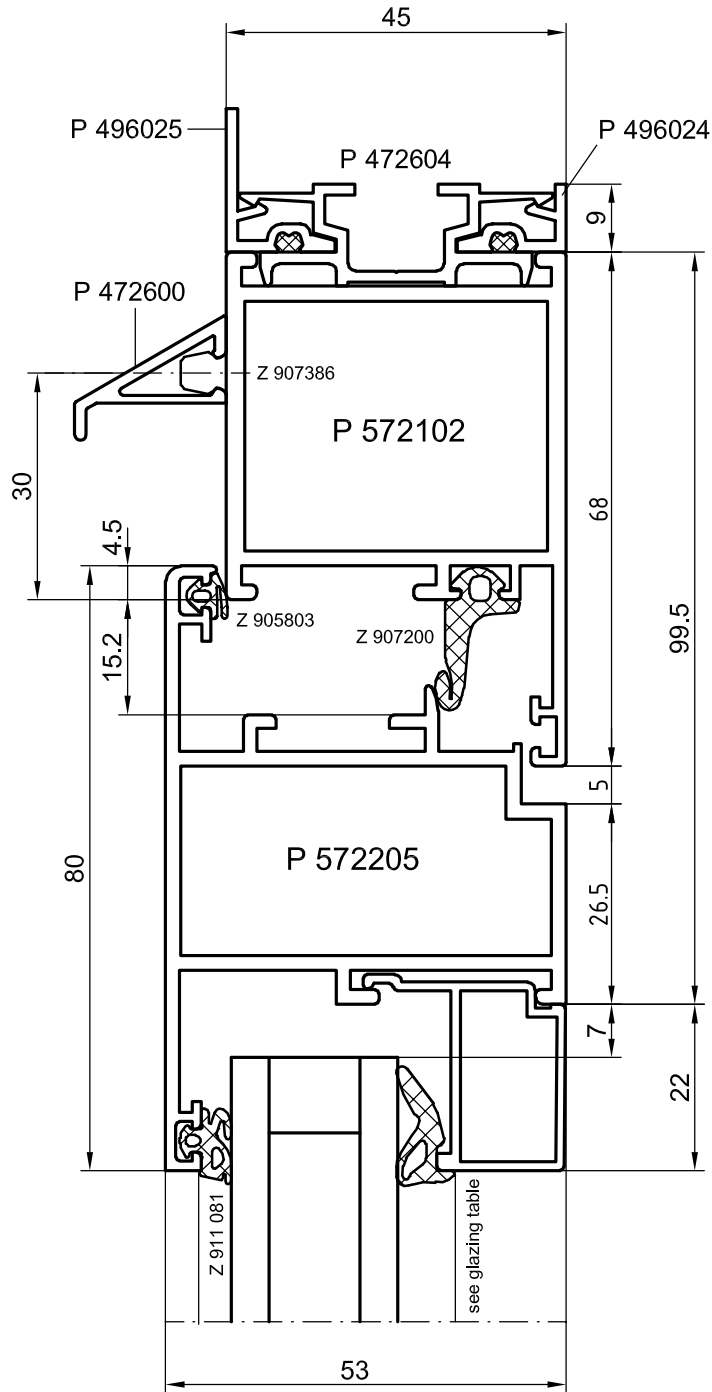

Window - Sections HUECK Series A72

Gaskets: see Register **Accessories**

Gaskets: see Register **Accessories**

Gaskets: see Register **Accessories**

Horizontal section with transoms

Horizontal section with transom

M 1:1

M 1:1

Frames for entirely glass doors

Exchangeable frames, e.g. for changing glazing sides