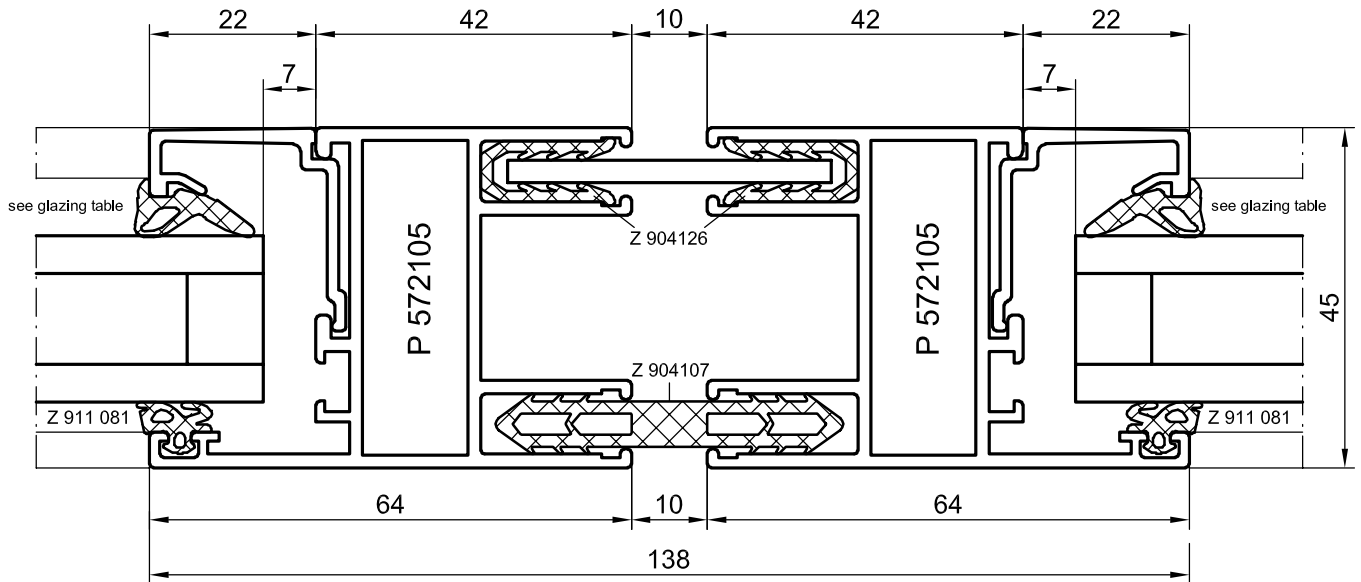

Window - Sections HUECK Series A72

Gaskets: see Register **Accessories**

Gaskets: see Register **Accessories**

Gaskets: see Register **Accessories**

Horizontal section with transoms

Horizontal section with transom

M 1:1

M 1:1

Frames for entirely glass doors

Exchangeable frames, e.g. for changing glazing sides