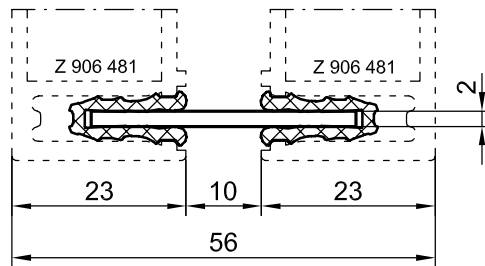

Window - Sections HUECK Series A72

Gaskets: see Register **Accessories**

Gaskets: see Register **Accessories**

Gaskets: see Register **Accessories**

Horizontal section with transoms

Horizontal section with transom

M 1:1

M 1:1

Frames for entirely glass doors

Exchangeable frames, e.g. for changing glazing sides