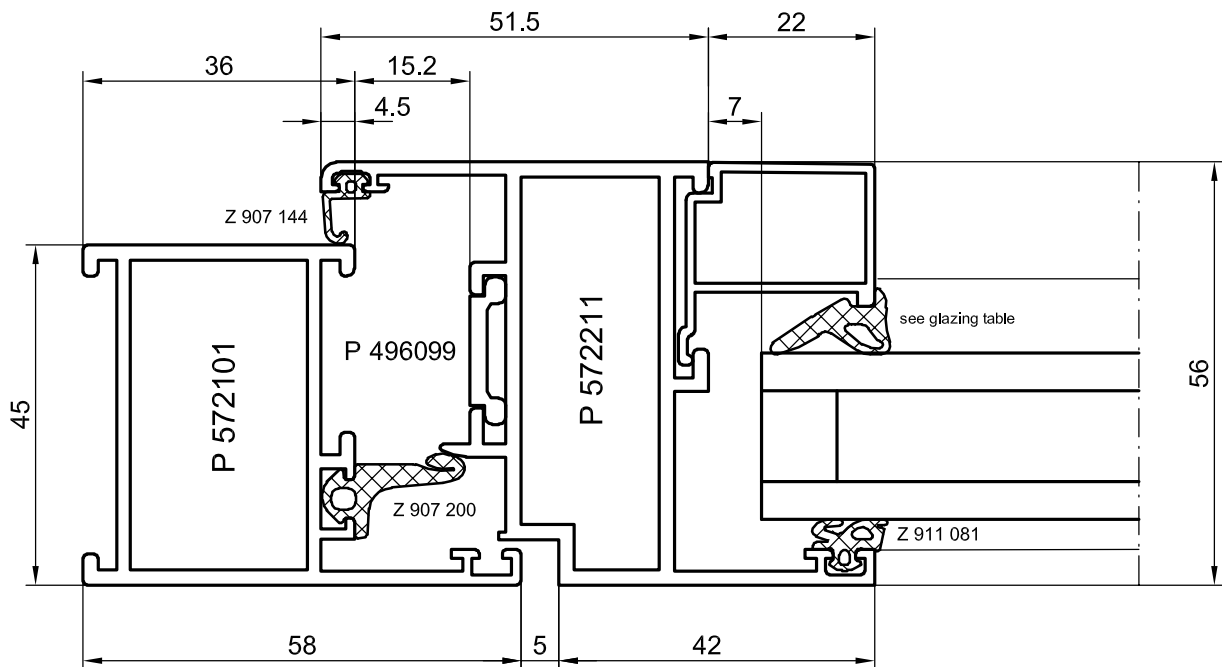

Window - Sections HUECK Series A72

Gaskets: see Register **Accessories**

Gaskets: see Register **Accessories**

Gaskets: see Register **Accessories**

Horizontal section with transoms

Horizontal section with transom

M 1:1

M 1:1

Frames for entirely glass doors

Exchangeable frames, e.g. for changing glazing sides